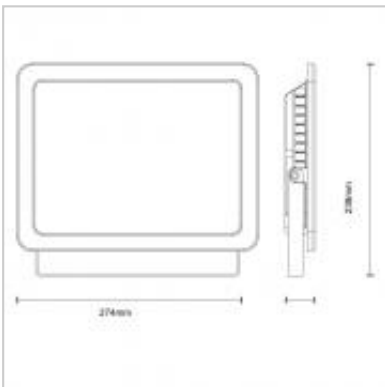

MEGAMAN® ESSENTIALS VOSS is a new range of cost-effective integrated LED floodlights with a slim and efficient heat dissipation profile that offers a wide range of high lumen lighting solutions. Equipped with a u-shaped bracket, the luminaire can be rotated 180° adjustment for lighting.

## VOSS ESSENTIALS INTEGRATED LED FLOODLIGHT 100W

<b>Product Code</b>	711289
<b>International Model Number</b>	FFL72200v0
<b>Description</b>	VOSS ESSENTIALS INTEGRATED LED FLOODLIGHT 100W
<b>Wattage</b>	100W
<b>Colour Temperature</b>	4000K / 80
<b>Lumens</b>	9000lm
<b>Dimmable</b>	No
<b>Beam Angle</b>	110°
<b>Weight</b>	1200g
<b>Dimensions (L x W x H mm)</b>	274x32x238
<b>IP Rating</b>	IP65
<b>Colour / Finish</b>	Black
<b>Tilt Angle</b>	180°
<b>Hrs Lamp Life (max)</b>	30,000
<b>Operating Temperature</b>	-30° to +40°