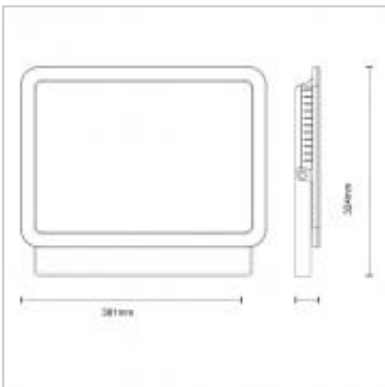

MEGAMAN® ESSENTIALS VOSS is a new range of cost-effective integrated LED floodlights with a slim and efficient heat dissipation profile that offers a wide range of high lumen lighting solutions. Equipped with a u-shaped bracket, the luminaire can be rotated 180° adjustment for lighting.

VOSS ESSENTIALS INTEGRATED LED FLOODLIGHT 200W

Product Code	711291
International Model Number	FFL72400v0
Description	VOSS ESSENTIALS INTEGRATED LED FLOODLIGHT 200W
Wattage	200W
Colour Temperature	4000K / 80
Lumens	18000lm
Dimmable	No
Beam Angle	110°
Weight	3100g
Dimensions (L x W x H mm)	381x40x324
IP Rating	IP65
Colour / Finish	Black
Tilt Angle	180°
Hrs Lamp Life (max)	30,000
Operating Temperature	-30° to +40°