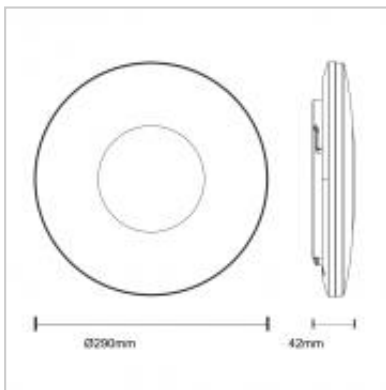

KATIA INTEGRATED LED INDOOR BULKHEAD 18W

Product Code	711330
International Model Number	FCL74300v0
Description	KATIA INTEGRATED LED INDOOR BULKHEAD 18W
Wattage	18W
Colour Temperature	4000K / 80
Lumens	1800lm
Dimmable	No
Beam Angle	120°
Weight	370g
Dimensions (D x H mm)	290x42
IP Rating	IP40
Colour / Finish	White
Hrs Lamp Life (max)	25,000
Operating Temperature	-30° to +40°