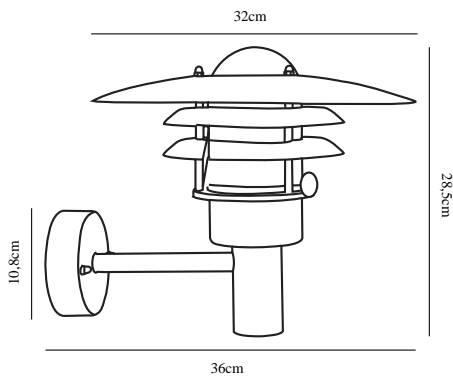

LØNSTRUP 32 | WALL LIGHT | BLACK

71411003

nordlux®

Voltage (V): 230 Volt
IP degree: IP44
Maximum bulb wattage (W): 60W
Class (Class 1, Class 2, Class 3):
Class 2 (Double isolated)
Bulb base: E27
Parallel connection: True

Height (cm): 28.5
Tube Diameter (cm): 1.9
Shade Diameter (cm): 32
Projection (cm): 36
EAN: 5701581277977
TUN: 1475183
Item Number: 71411003

Pcs Per Master Carton: 3
Sales Box Height (cm): 33
Sales Box Width(cm): 32
Sales Box Depth (cm): 22
Sales Box Volume m³ : 0.0232
Product net weight (kg): 2.025

Primary material: Metal
Secondary material: Glass
Color of the Glass: Clear
Suitable for Seaside: No
Color: Black

• Build-in parallel connection

The Lønstrup wall light from Nordlux is a light of classic, simple design, making it ideal for all outdoor environments. The light provides a beautiful and soft light making it perfect for the front door.