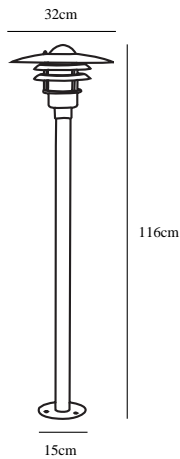

LØNSTRUP 32 | GARDEN LIGHT | GALVANIZED

71428031

nordlux®

Voltage (V): 230 Volt
IP degree: IP44
Maximum bulb wattage (W): 60W
Class (Class 1, Class 2, Class 3):
Class 2 (Double isolated)
Bulb base: E27
Parallel connection: True

Primary material: Galvanized steel
Secondary material: Glass
Color of the Glass: Clear
Suitable for Seaside: Yes
Color: Galvanized

Height (cm): 116
Tube Diameter (cm): 5
Shade Diameter (cm): 32
Outdoor base dimension (cm): 15

EAN: 5701581253674
TUN: 1362133
Item Number: 71428031
Pcs Per Master Carton: 3

Sales Box Height (cm): 107
Sales Box Width(cm): 27
Sales Box Depth (cm): 25
Sales Box Volume m³ : 0.0722
Product net weight (kg): 3.306