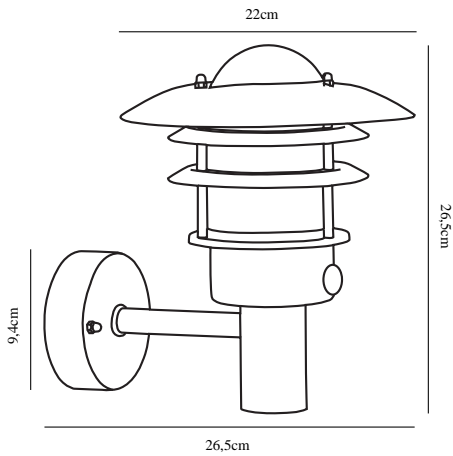

LØNSTRUP 22 | WALL LIGHT | BLACK

71431003

nordlux®

Voltage (V): 230 Volt
IP degree: IP44
Maximum bulb wattage (W): 60W
Class (Class 1, Class 2, Class 3):
Class 1 (Earth contact)
Bulb base: E27
Parallel connection: True

Height (cm): 26.5
Tube Diameter (cm): 1.9
Shade Diameter (cm): 22
Projection (cm): 26.5
EAN: 5701581232389
TUN: 1557519
Item Number: 71431003

Pcs Per Master Carton: 3
Sales Box Height (cm): 27
Sales Box Width(cm): 24
Sales Box Depth (cm): 23
Sales Box Volume m³ : 0.0149
Product net weight (kg): 1.75

Primary material: Metal
Secondary material: Glass
Color of the Glass: Clear
Suitable for Seaside: No
Color: Black

• Build-in parallel connection

The Lønstrup wall light from Nordlux is a light of classic, simple design, making it ideal for all outdoor environments. The light provides a beautiful and soft light making it perfect for the front door.