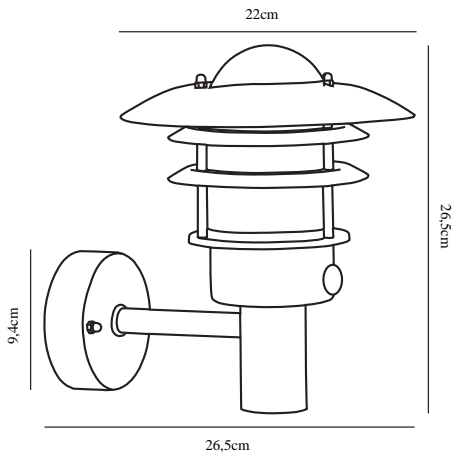

# LØNSTRUP 22 | WALL LIGHT | GALVANIZED

71431031

nordlux®

Voltage (V): 230 Volt  
IP degree: IP44  
Maximum bulb wattage (W): 60W  
Class (Class 1, Class 2, Class 3):  
Class 1 (Earth contact)  
Bulb base: E27  
Parallel connection: True

Primary material: Galvanized steel  
Secondary material: Glass  
Color of the Glass: Clear  
Suitable for Seaside: Yes  
Color: Galvanized

Height (cm): 26.5  
Tube Diameter (cm): 1.9  
Shade Diameter (cm): 22  
Projection (cm): 26.5

EAN: 5701581232181  
TUN: 1557520  
Item Number: 71431031  
Pcs Per Master Carton: 3

Sales Box Height (cm): 22.5  
Sales Box Width(cm): 23.5  
Sales Box Depth (cm): 26  
Sales Box Volume m<sup>3</sup> : 0.0137  
Product net weight (kg): 1.75