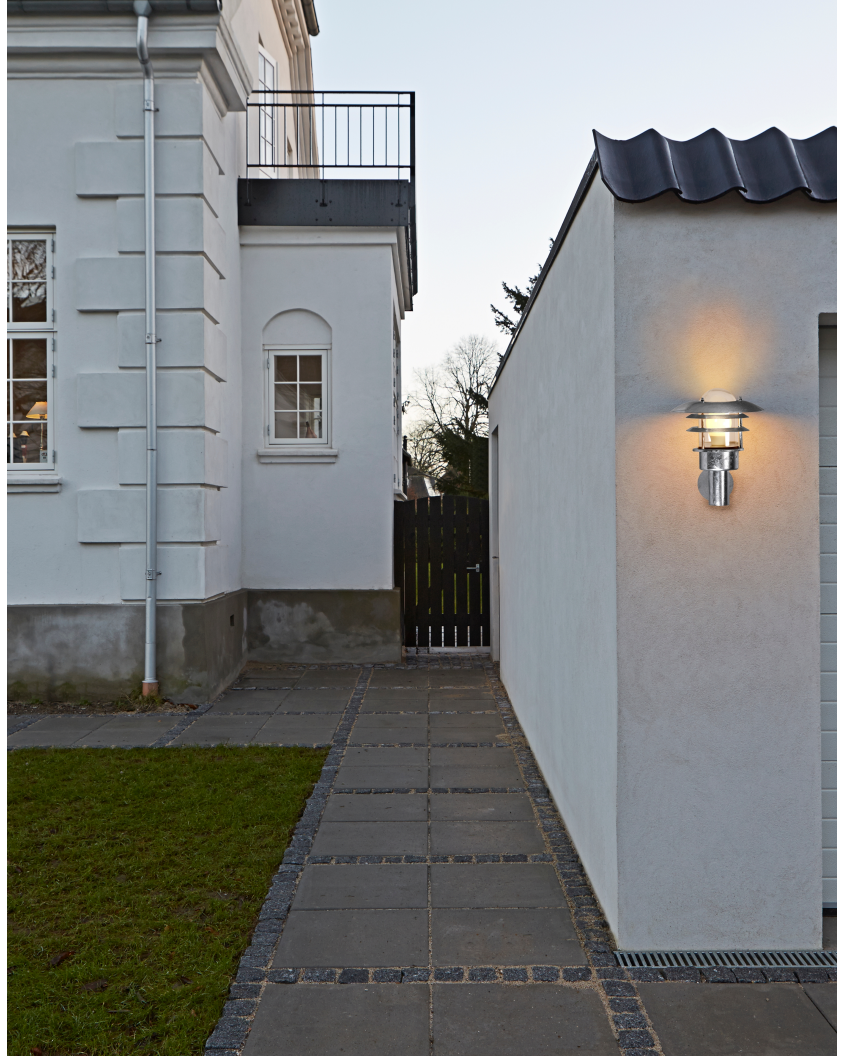

# LØNSTRUP 22 | WALL LIGHT | GALVANIZED

71431031

nordlux®

Voltage (V): 230 Volt  
IP degree: IP44  
Maximum bulb wattage (W): 60W  
Class (Class 1, Class 2, Class 3):  
Class 1 (Earth contact)  
Bulb base: E27  
Parallel connection: True

Primary material: Galvanized steel  
Secondary material: Glass  
Color of the Glass: Clear  
Suitable for Seaside: Yes  
Color: Galvanized

Height (cm): 26.5  
Tube Diameter (cm): 1.9  
Shade Diameter (cm): 22  
Projection (cm): 26.5

- Build-in parallel connection
- Durable material that is well-suited for harsh weather
- 15 year warranty on extensive corrosion

The Lønstrup wall light from Nordlux is a light of classic, simple design, making it ideal for all outdoor environments. The light provides a beautiful and soft light making it perfect for the front door.