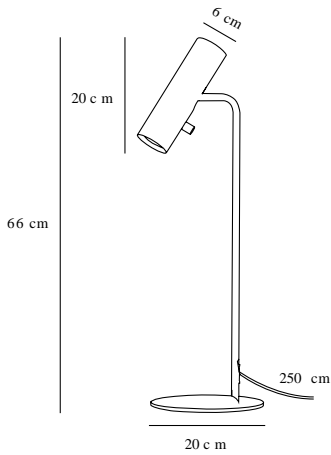

# MIB 6 | TABLE LAMP | BLACK

71655003

Voltage (V): 230 Volt  
IP degree: IP20  
Maximum bulb wattage (W): 8W  
Class (Class 1, Class 2, Class 3):  
Class 2 (Double isolated)  
Bulb base: GU10  
Dimmerable: Yes with compatible  
bulb  
Switch placement: On the fixture

Primary material: Metal  
Secondary material: Plastic  
Color of the cable: Black  
Length of the cable (cm): 250  
Surface material of the cable:  
Plastic  
Is the cable replaceable: False

Color: Black  
Height (cm): 66  
Tube Diameter (cm): 1.27  
Shade Diameter (cm): 6  
Shade Height (cm): 20  
Outdoor base dimension (cm): 20  
Tilt Angle (°): 90

EAN: 5701581364189  
TUN: 1896582  
Item Number: 71655003

Pcs Per Master Carton: 3  
Sales Box Height (cm): 64  
Sales Box Width (cm): 24  
Sales Box Depth (cm): 8  
Sales Box Volume m<sup>3</sup> : 0.0123  
Product net weight (kg): 1.98

- Contemporary, yet timeless design
- Slim and elegant
- Tiltable head, possible to adjust light direction
- On/off switch on lamp head

The minimalistic MIB series is steeped in Nordic elegance and boasts excellent usability. MIB invites you to put a spotlight on life. The slender and adjustable lamp head emits a precise and directional light. MIB looks good alone, but also if you place more together and make a statement with light. Designed by Bønnelycke mdd