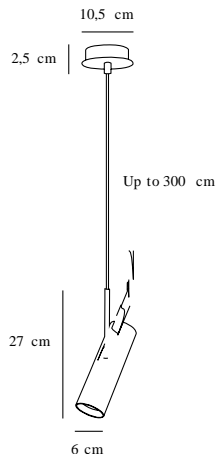

MIB 6 | PENDANT | WHITE

71679901

Voltage (V): 230 Volt
IP degree: IP20
Maximum bulb wattage (W): 8W
Class (Class 1, Class 2, Class 3):
Class 2 (Double isolated)
Bulb base: GU10
Dimmerable: Yes with compatible bulb

Primary material: Metal
Secondary material: Plastic
Color of the cable: White
Length of the cable (cm): 300
Surface material of the cable:
Textile
Is the cable replaceable: False

Color: White
Height (cm): 27
Tube Diameter (cm): 1
Shade Diameter (cm): 6
Shade Height (cm): 20
Tilt Angle (°): 180

EAN: 5701581332485
TUN: 1835496
Item Number: 71679901

Pcs Per Master Carton: 3
Sales Box Height (cm): 36
Sales Box Width (cm): 14
Sales Box Depth (cm): 14
Sales Box Volume m³ : 0.0071
Product net weight (kg): 0.845

- Contemporary, yet timeless design
- Slim and elegant
- Tiltable head, possible to adjust light direction

The minimalistic MIB series is steeped in Nordic elegance and boasts excellent usability. MIB invites you to put a spotlight on life. The slender and adjustable lamp head emits a precise and directional light. MIB looks good alone, but also if you place more together and make a statement with light. Designed by Bønnelycke mdd