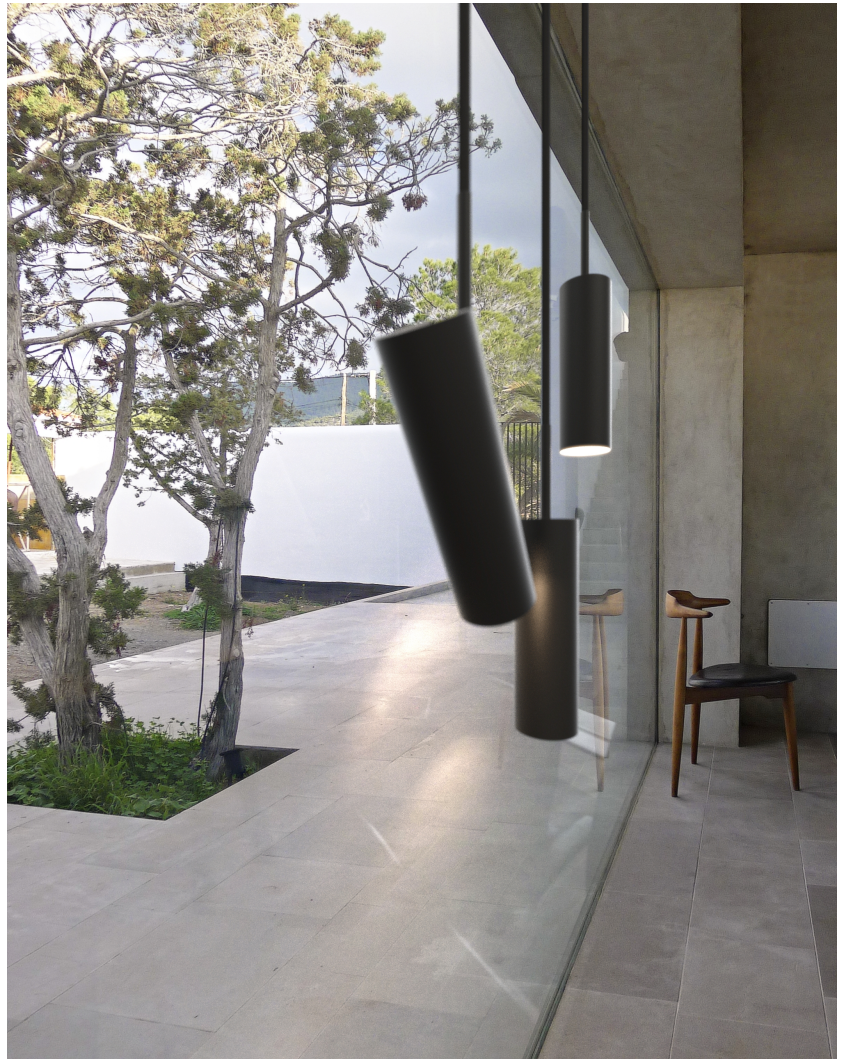

# MIB 6 | PENDANT | BLACK

71679903

Voltage (V): 230 Volt  
IP degree: IP20  
Maximum bulb wattage (W): 8W  
Class (Class 1, Class 2, Class 3):  
Class 2 (Double isolated)  
Bulb base: GU10  
Dimmerable: Yes with compatible  
bulb

Primary material: Metal  
Secondary material: Plastic  
Color of the cable: Black  
Length of the cable (cm): 300  
Surface material of the cable:  
Textile  
Is the cable replaceable: False

Color: Black  
Height (cm): 27  
Tube Diameter (cm): 1  
Shade Diameter (cm): 6  
Shade Height (cm): 20  
Tilt Angle (°): 180

- Contemporary, yet timeless design
- Slim and elegant
- Tiltable head, possible to adjust light direction

The minimalistic MIB series is steeped in Nordic elegance and boasts excellent usability. MIB invites you to put a spotlight on life. The slender and adjustable lamp head emits a precise and directional light. MIB looks good alone, but also if you place more together and make a statement with light. Designed by Bønnelycke mdd