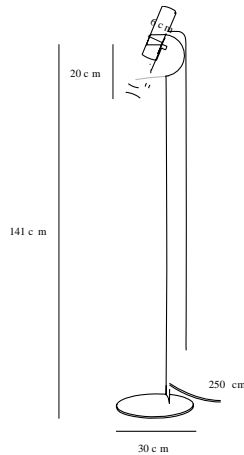

MIB 6 | FLOOR LAMP | WHITE

71704001

Voltage (V): 230 Volt
IP degree: IP20
Maximum bulb wattage (W): 8W
Class (Class 1, Class 2, Class 3):
Class 2 (Double isolated)
Bulb base: GU10
Dimmerable: Yes with compatible
bulb
Switch placement: On the fixture

Primary material: Metal
Secondary material: Plastic
Color of the cable: White
Length of the cable (cm): 250
Surface material of the cable:
Plastic
Is the cable replaceable: False

Color: White
Height (cm): 141
Tube Diameter (cm): 1.27
Shade Diameter (cm): 6
Shade Height (cm): 20
Outdoor base dimension (cm): 30
Tilt Angle (°): 90

EAN: 5701581364288
TUN: 1896585
Item Number: 71704001

Pcs Per Master Carton: 2
Sales Box Height (cm): 76.5
Sales Box Width(cm): 33.5
Sales Box Depth (cm): 8
Sales Box Volume m³ : 0.0205
Product net weight (kg): 3.86

- Contemporary, yet timeless design
- Slim and elegant
- Tiltable head, possible to adjust light direction
- On/off switch on lamp head

The minimalistic MIB series is steeped in Nordic elegance and boasts excellent usability. MIB invites you to put a spotlight on life. The slender and adjustable lamp head emits a precise and directional light. MIB looks good alone, but also if you place more together and make a statement with light. Designed by Bønnelycke mdd