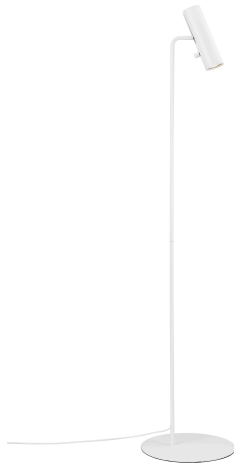

MIB 6 | FLOOR LAMP | WHITE

71704001

Voltage (V): 230 Volt
IP degree: IP20
Maximum bulb wattage (W): 8W
Class (Class 1, Class 2, Class 3):
Class 2 (Double isolated)
Bulb base: GU10
Dimmerable: Yes with compatible
bulb
Switch placement: On the fixture

Primary material: Metal
Secondary material: Plastic
Color of the cable: White
Length of the cable (cm): 250
Surface material of the cable:
Plastic
Is the cable replaceable: False

Color: White
Height (cm): 141
Tube Diameter (cm): 1.27
Shade Diameter (cm): 6
Shade Height (cm): 20
Outdoor base dimension (cm): 30
Tilt Angle (°): 90

EAN: 5701581364288
TUN: 1896585
Item Number: 71704001

Pcs Per Master Carton: 2
Sales Box Height (cm): 76.5
Sales Box Width(cm): 33.5
Sales Box Depth (cm): 8
Sales Box Volume m³ : 0.0205
Product net weight (kg): 3.86

- Contemporary, yet timeless design
- Slim and elegant
- Tiltable head, possible to adjust light direction
- On/off switch on lamp head

The minimalistic MIB series is steeped in Nordic elegance and boasts excellent usability. MIB invites you to put a spotlight on life. The slender and adjustable lamp head emits a precise and directional light. MIB looks good alone, but also if you place more together and make a statement with light. Designed by Bønnelycke mdd