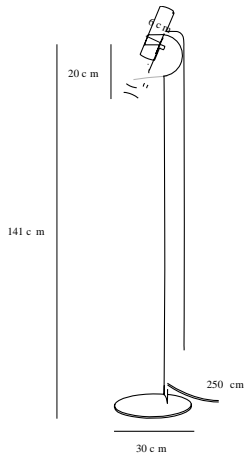

# MIB 6 | FLOOR LAMP | BLACK

71704003

Voltage (V): 230 Volt  
IP degree: IP20  
Maximum bulb wattage (W): 8W  
Class (Class 1, Class 2, Class 3):  
Class 2 (Double isolated)  
Bulb base: GU10  
Dimmerable: Yes with compatible  
bulb  
Switch placement: On the fixture

Primary material: Metal  
Secondary material: Plastic  
Color of the cable: Black  
Length of the cable (cm): 250  
Surface material of the cable:  
Plastic  
Is the cable replaceable: False

Color: Black  
Height (cm): 141  
Tube Diameter (cm): 1.27  
Shade Diameter (cm): 6  
Shade Height (cm): 20  
Outdoor base dimension (cm): 30  
Tilt Angle (°): 90

EAN: 5701581364387  
TUN: 1896586  
Item Number: 71704003

Pcs Per Master Carton: 2  
Sales Box Height (cm): 76.5  
Sales Box Width(cm): 33.5  
Sales Box Depth (cm): 8  
Sales Box Volume m<sup>3</sup> : 0.0205  
Product net weight (kg): 3.86

- Contemporary, yet timeless design
- Slim and elegant
- Tiltable head, possible to adjust light direction
- On/off switch on lamp head

The minimalistic MIB series is steeped in Nordic elegance and boasts excellent usability. MIB invites you to put a spotlight on life. The slender and adjustable lamp head emits a precise and directional light. MIB looks good alone, but also if you place more together and make a statement with light. Designed by Bønnelycke mdd