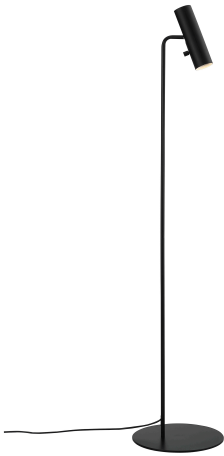

# MIB 6 | FLOOR LAMP | BLACK

71704003

Voltage (V): 230 Volt  
IP degree: IP20  
Maximum bulb wattage (W): 8W  
Class (Class 1, Class 2, Class 3):  
Class 2 (Double isolated)  
Bulb base: GU10  
Dimmerable: Yes with compatible  
bulb  
Switch placement: On the fixture

Primary material: Metal  
Secondary material: Plastic  
Color of the cable: Black  
Length of the cable (cm): 250  
Surface material of the cable:  
Plastic  
Is the cable replaceable: False

Color: Black  
Height (cm): 141  
Tube Diameter (cm): 1.27  
Shade Diameter (cm): 6  
Shade Height (cm): 20  
Outdoor base dimension (cm): 30  
Tilt Angle (°): 90

EAN: 5701581364387  
TUN: 1896586  
Item Number: 71704003

Pcs Per Master Carton: 2  
Sales Box Height (cm): 76.5  
Sales Box Width(cm): 33.5  
Sales Box Depth (cm): 8  
Sales Box Volume m<sup>3</sup> : 0.0205  
Product net weight (kg): 3.86

- Contemporary, yet timeless design
- Slim and elegant
- Tiltable head, possible to adjust light direction
- On/off switch on lamp head

The minimalistic MIB series is steeped in Nordic elegance and boasts excellent usability. MIB invites you to put a spotlight on life. The slender and adjustable lamp head emits a precise and directional light. MIB looks good alone, but also if you place more together and make a statement with light. Designed by Bønnelycke mdd