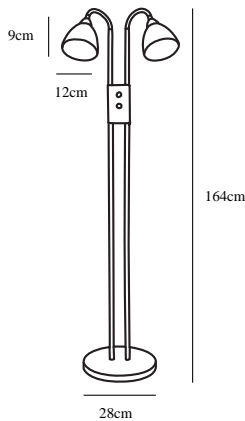

# RAY 2-SPOT | FLOOR LAMP | BLACK

72224003

nordlux®

Voltage (V): 230 Volt  
IP degree: IP20  
Maximum bulb wattage (W):  
2X40W  
Class (Class 1, Class 2, Class 3):  
Class 2 (Double isolated)  
Bulb base: E14  
Dimmerable: Yes with compatible  
bulb  
Switch placement: On the fixture

Primary material: Metal  
Color of the cable: Black  
Length of the cable (cm): 180  
Surface material of the cable:  
Plastic  
Is the cable replaceable: False

Color: Black  
Height (cm): 164  
Tube Diameter (cm): 1.6  
Shade Diameter (cm): 12  
Shade Height (cm): 9  
Outdoor base dimension (cm): 28

EAN: 5701581345386  
TUN: 1850678  
Item Number: 72224003

Pcs Per Master Carton: 2  
Sales Box Height (cm): 12  
Sales Box Width(cm): 30  
Sales Box Depth (cm): 58  
Sales Box Volume m<sup>3</sup> : 0.0209  
Product net weight (kg): 6.975

• Classic and stylish design • Dim the light separately for each lamp head

The Ray double floor light, with two dimmers from Nordlux, features a very classic and stylish design. The light is made of black lacquered metal. Use it as a decorative light in a corner that requires a little extra light, or use it as a reading light behind the good armchair. The lamp heads can be turned in all directions, providing for many uses.