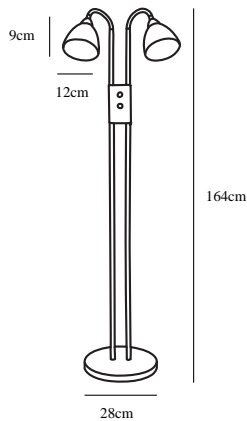

RAY 2-SPOT | FLOOR LAMP | CHROME

72224033

nordlux®

Voltage (V): 230 Volt
IP degree: IP20
Maximum bulb wattage (W):
2X40W
Class (Class 1, Class 2, Class 3):
Class 1 (Earth contact)
Bulb base: E14
Dimmerable: Yes with compatible
bulb
Switch placement: On the fixture

Primary material: Metal
Secondary material: Glass
Color of the Glass: White
Color of the cable: Clear
Length of the cable (cm): 180
Surface material of the cable:
Plastic
Is the cable replaceable: False

Color: Chrome
Height (cm): 164
Tube Diameter (cm): 1.6
Shade Diameter (cm): 12
Shade Height (cm): 9
Outdoor base dimension (cm): 28

EAN: 5701581249479
TUN: 1319175
Item Number: 72224033

Pcs Per Master Carton: 2
Sales Box Height (cm): 58
Sales Box Width (cm): 12
Sales Box Depth (cm): 30
Sales Box Volume m³ : 0.0209
Product net weight (kg): 6.975

- Classic and stylish design
- Dim the light separately for each lamp head
- Replaceable rings for optimal choice

The Ray double floor light, with two dimmers from Nordlux, features a very classic and stylish design. The light is made of chrome with glass shades. The white glass shades give a soft and pleasant light that suits many areas in the home. Use it as a decorative light in a corner that requires a little extra light, or use it as a reading light behind the good armchair. The lamp heads can be turned in all directions, providing for many uses.