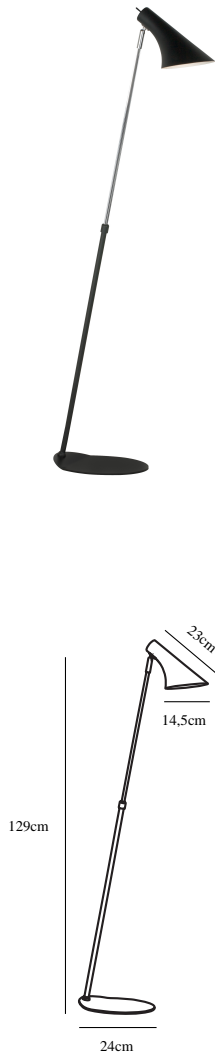

VANILA | FLOOR LAMP | BLACK

72704003

nordlux®

Voltage (V): 230 Volt
IP degree: IP20
Maximum bulb wattage (W): 40W
Class (Class 1, Class 2, Class 3):
Class 2 (Double isolated)
Bulb base: E14
Dimmerable: Yes with compatible bulb
Switch placement: On the fixture

Primary material: Metal
Color of the cable: Black
Length of the cable (cm): 210
Surface material of the cable:
Textile
Is the cable replaceable: False

Color: Black
Height (cm): 129
Tube Diameter (cm): 1.5
Shade Diameter (cm): 14.5
Shade Height (cm): 23
Outdoor base dimension (cm): 24

EAN: 5701581268272
TUN: 1392885
Item Number: 72704003

Pcs Per Master Carton: 2
Sales Box Height (cm): 79
Sales Box Width(cm): 22
Sales Box Depth (cm): 29
Sales Box Volume m³ : 0.0504
Product net weight (kg): 1.718

• Contemporary and simple style • Suitable for the office, living room, and bedroom

Classic, timeless, and modern floor light. The wall light is made of sturdy metal. With its simple and stylish shape, Vanila fits today's modern and austere interior design. A light designed without superfluous details, making it suitable for the office, living room, and bedroom.