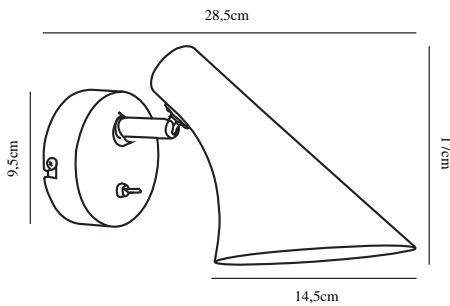

VANILA | WALL LIGHT | WHITE

72711001

nordlux®

Voltage (V): 230 Volt
IP degree: IP20
Maximum bulb wattage (W): 40W
Class (Class 1, Class 2, Class 3):
Class 2 (Double isolated)
Bulb base: E14
Dimmerable: Yes with compatible
bulb
Switch placement: On the fixture

Primary material: Metal
Color of the cable: Clear
Length of the cable (cm): 210
Surface material of the cable:
Textile
Is the cable replaceable: True

Color: White
Height (cm): 17
Width (cm): 14.5
Shade Diameter (cm): 14.5
Projection (cm): 28.5
EAN: 5701581268371
TUN: 1392886
Item Number: 72711001

Pcs Per Master Carton: 3
Sales Box Height (cm): 25.5
Sales Box Width(cm): 15.5
Sales Box Depth (cm): 15.5
Sales Box Volume m³ : 0.0061
Product net weight (kg): 0.5

• Contemporary and simple style • Suitable for the office, living room, and bedroom