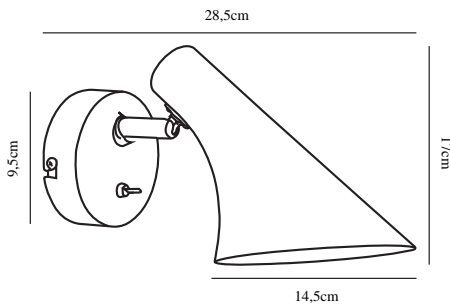

# VANILA | WALL LIGHT | BLACK

72711003

nordlux®

Voltage (V): 230 Volt  
IP degree: IP20  
Maximum bulb wattage (W): 40W  
Class (Class 1, Class 2, Class 3):  
Class 2 (Double isolated)  
Bulb base: E14  
Dimmerable: Yes with compatible  
bulb  
Switch placement: On the fixture

Primary material: Metal  
Color of the cable: Black  
Length of the cable (cm): 210  
Surface material of the cable:  
Textile  
Is the cable replaceable: False

Color: Black  
Height (cm): 17  
Width (cm): 14.5  
Shade Diameter (cm): 14.5  
Projection (cm): 28.5

EAN: 5701581268470  
TUN: 1392887  
Item Number: 72711003

Pcs Per Master Carton: 3  
Sales Box Height (cm): 16  
Sales Box Width(cm): 16  
Sales Box Depth (cm): 25  
Sales Box Volume m<sup>3</sup> : 0.0064  
Product net weight (kg): 0.5