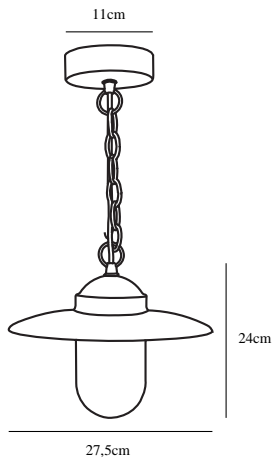

LUXEMBOURG | PENDANT | RUSTY

72805009

nordlux®

Voltage (V): 230 Volt
IP degree: IP33
Maximum bulb wattage (W): 60W
Class (Class 1, Class 2, Class 3):
Class 2 (Double isolated)
Bulb base: E27
Parallel connection: True

Height (cm): 24
Shade Diameter (cm): 27.5
EAN: 5701581233270
TUN: 1246811
Item Number: 72805009
Pcs Per Master Carton: 3

Sales Box Height (cm): 29
Sales Box Width(cm): 32
Sales Box Depth (cm): 16
Sales Box Volume m³ : 0.0148
Product net weight (kg): 1.484

Primary material: Metal
Secondary material: Glass
Color of the Glass: Clear
Color of the cable: Black
Length of the cable (cm): 110
Surface material of the cable:
Rubber
Is the cable replaceable: False
Suitable for Seaside: No
Color: Rusty