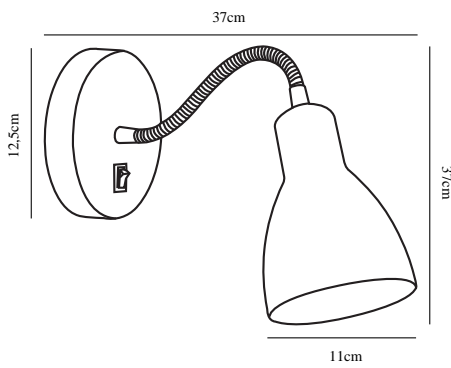

# CYCLONE | WALL LIGHT | BLACK

72991003

nordlux®

Voltage (V): 230 Volt  
IP degree: IP20  
Maximum bulb wattage (W): 15W  
Class (Class 1, Class 2, Class 3):  
Class 1 (Earth contact)  
Bulb base: E14  
Dimmerable: Yes with compatible  
bulb  
Switch placement: On the fixture

Primary material: Metal  
Color: Black

Height (cm): 37  
Width (cm): 12.5  
Tube Diameter (cm): 1.1  
Shade Diameter (cm): 11  
Projection (cm): 37  
EAN: 5701581259973  
TUN: 1392802  
Item Number: 72991003  
Pcs Per Master Carton: 6

Sales Box Height (cm): 13  
Sales Box Width(cm): 13.5  
Sales Box Depth (cm): 20.5  
Sales Box Volume m<sup>3</sup> : 0.0036  
Product net weight (kg): 0.394

- Contemporary classic style
- Flexible arms for a directional light
- Supplied without cable

The Cyclone wall light from Nordlux, with a flexible arm for adjusting the lamp head. The light has a shade diameter of 1.7 cm and is equipped with an on/off toggle switch on the light itself. A smart and functional light for practical lighting.