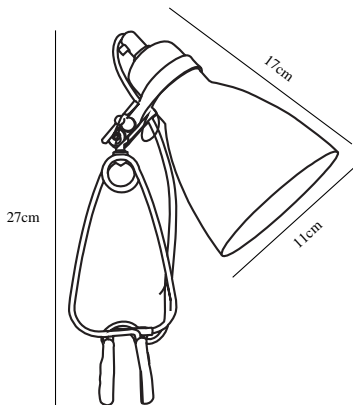

CYCLONE | CLAMP LAMP | WHITE

73072001

nordlux®

Voltage (V): 230 Volt
IP degree: IP20
Maximum bulb wattage (W): 15W
Class (Class 1, Class 2, Class 3):
Class 2 (Double isolated)
Bulb base: E14
Dimmerable: Yes with compatible
bulb
Switch placement: On the cable

Color: White
Height (cm): 27
Shade Diameter (cm): 11
Shade Height (cm): 17
EAN: 5701581220676
TUN: 5387142
Item Number: 73072001

Pcs Per Master Carton: 3
Sales Box Height (cm): 12.5
Sales Box Width(cm): 14.5
Sales Box Depth (cm): 26
Sales Box Volume m³ : 0.0047
Product net weight (kg): 0.416

Primary material: Metal
Color of the cable: White
Length of the cable (cm): 200
Surface material of the cable:
Plastic
Is the cable replaceable: False

- Contemporary classic style
- Clamp for fasten on shelf or other edge
- Flexible arms for a directional light

The Cyclone Clamp Spotlight from Nordlux with flexible arm for adjusting the lamp head. The light has a shade diameter of 11 cm and is equipped with an on/off toggle switch on the cord.