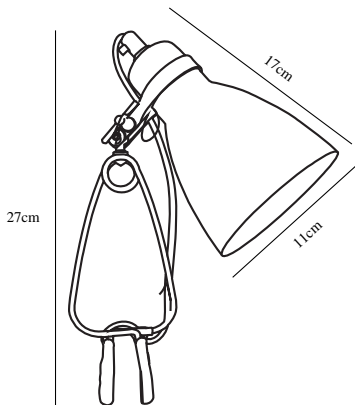

CYCLONE | CLAMP LAMP | BLACK

73072003

nordlux®

Voltage (V): 230 Volt
IP degree: IP20
Maximum bulb wattage (W): 15W
Class (Class 1, Class 2, Class 3):
Class 2 (Double isolated)
Bulb base: E14
Dimmerable: Yes with compatible
bulb
Switch placement: On the cable

Color: Black
Height (cm): 27
Shade Diameter (cm): 11
Shade Height (cm): 17
EAN: 5701581220775
TUN: 5387145
Item Number: 73072003

Pcs Per Master Carton: 3
Sales Box Height (cm): 26
Sales Box Width(cm): 15
Sales Box Depth (cm): 12
Sales Box Volume m³ : 0.0047
Product net weight (kg): 0.416

Primary material: Metal
Color of the cable: Black
Length of the cable (cm): 200
Surface material of the cable:
Plastic
Is the cable replaceable: False

- Contemporary classic style
- Clamp for fasten on shelf or other edge
- Turnable lamp head

The Cyclone Clamp Spotlight from Nordlux with flexible arm for adjusting the lamp head. The light has a shade diameter of 11 cm and is equipped with an on/off toggle switch on the cord.