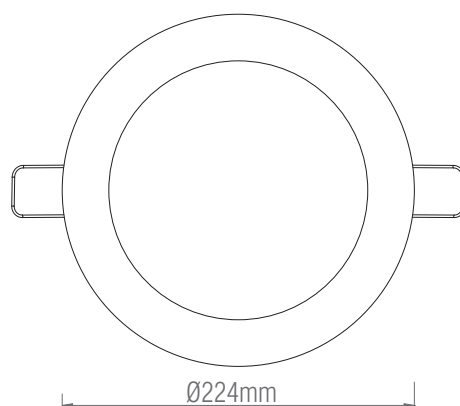

73720

SirioDISC

FEATURES

- 3 years (2 years + 1 year) extended warranty
- Matt white & frosted acrylic finish
- Constructed from die cast aluminium alloy & acrylic
- Complete with LED driver
- 4 way fast fix box
- TPB rated
- Ultra slim profile

SPEC DATA

Product Wattage:	18W
Product Lumen:	1400
Lumen/W:	78
Kelvin:	4000K
Energy Rating:	A+
Dimmable:	No
Beam Angle:	120°
Power Factor:	0.5
CRI:	80
Lifetime (Hours):	30000
SDCM:	6
Driver Type:	Constant current 520mA
Product Voltage:	220-240V
Hertz:	50/60
Surge Protection (KV):	1.5
Operating Temp:	-20 to 40 Degree
IP Rating:	44
Cut out Dia:	Ø205mm
Minimum cavity depth:	42mm
Product Weight (KG):	0.431
Terminal Block:	4-way fast fix
Class:	2

ACCESSORIES

- 91944, Emergency LED conversion kit self test EMST
- 92514, Emergency LED conversion kit EM