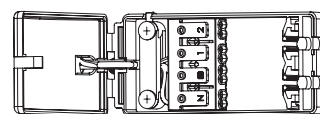

73720

SirioDISC

FEATURES

- 3 years (2 years + 1 year) extended warranty
- Matt white & frosted acrylic finish
- Constructed from die cast aluminium alloy & acrylic
- Complete with LED driver
- 4 way fast fix box
- TPB rated
- Ultra slim profile

SPEC DATA

Product Wattage:	18W
Product Lumen:	1400
Lumen/W:	78
Kelvin:	4000K
Energy Rating:	A+
Dimmable:	No
Beam Angle:	120°
Power Factor:	0.5
CRI:	80
Lifetime (Hours):	30000
SDCM:	6
Driver Type:	Constant current 520mA
Product Voltage:	220-240V
Hertz:	50/60
Surge Protection (KV):	1.5
Operating Temp:	-20 to 40 Degree
IP Rating:	44
Cut out Dia:	Ø205mm
Minimum cavity depth:	42mm
Product Weight (KG):	0.431
Terminal Block:	4-way fast fix
Class:	2

ACCESSORIES

- 91944, Emergency LED conversion kit self test EMST
- 92514, Emergency LED conversion kit EM

Quick fit