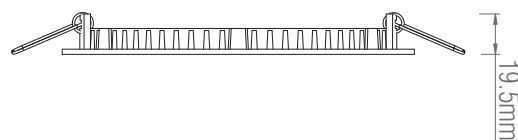

73720

SirioDISC

FEATURES

- 3 years (2 years + 1 year) extended warranty
- Matt white & frosted acrylic finish
- Constructed from die cast aluminium alloy & acrylic
- Complete with LED driver
- 4 way fast fix box
- TPB rated
- Ultra slim profile

SPEC DATA

Product Wattage:	18W
Product Lumen:	1400
Lumen/W:	78
Kelvin:	4000K
Energy Rating:	A+
Dimmable:	No
Beam Angle:	120°
Power Factor:	0.5
CRI:	80
Lifetime (Hours):	30000
SDCM:	6
Driver Type:	Constant current 520mA
Product Voltage:	220-240V
Hertz:	50/60
Surge Protection (KV):	1.5
Operating Temp:	-20 to 40 Degree
IP Rating:	44
Cut out Dia:	Ø205mm
Minimum cavity depth:	42mm
Product Weight (KG):	0.431
Terminal Block:	4-way fast fix
Class:	2

ACCESSORIES

- 91944, Emergency LED conversion kit self test EMST
- 92514, Emergency LED conversion kit EM

Quick fit