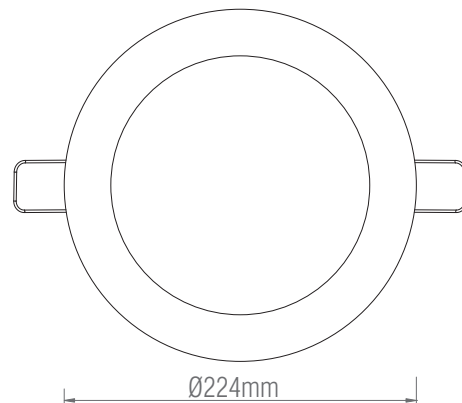

73812

SirioDISC

FEATURES

- 3 years (2 years + 1 year) extended warranty
- Matt white & frosted acrylic finish
- Constructed from die cast aluminium alloy & acrylic
- Complete with LED driver
- 4 way fast fix box
- TPB rated
- Ultra slim profile

SPEC DATA

Product Wattage:	18W
Product Lumen:	1400
Lumen/W:	78
Kelvin:	3000K
Energy Rating:	A+
Dimmable:	No
Beam Angle:	120°
Power Factor:	0.5
CRI:	80
Lifetime (Hours):	30000
SDCM:	6
Driver Type:	Constant current 520mA
Product Voltage:	220-240V
Hertz:	50/60
Surge Protection (KV):	1.5
Operating Temp:	-20 to 40 Degree
IP Rating:	44
Cut out Dia:	Ø205mm
Minimum cavity depth:	42mm
Product Weight (KG):	0.431
Terminal Block:	4-way fast fix
Class:	2

ACCESSORIES

- 91944, Emergency LED conversion kit self test EMST
- 92514, Emergency LED conversion kit EM