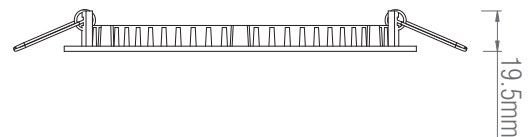

73812

SirioDISC

FEATURES

- 3 years (2 years + 1 year) extended warranty
- Matt white & frosted acrylic finish
- Constructed from die cast aluminium alloy & acrylic
- Complete with LED driver
- 4 way fast fix box
- TPB rated
- Ultra slim profile

SPEC DATA

Product Wattage:	18W
Product Lumen:	1400
Lumen/W:	78
Kelvin:	3000K
Energy Rating:	A+
Dimmable:	No
Beam Angle:	120°
Power Factor:	0.5
CRI:	80
Lifetime (Hours):	30000
SDCM:	6
Driver Type:	Constant current 520mA
Product Voltage:	220-240V
Hertz:	50/60
Surge Protection (KV):	1.5
Operating Temp:	-20 to 40 Degree
IP Rating:	44
Cut out Dia:	Ø205mm
Minimum cavity depth:	42mm
Product Weight (KG):	0.431
Terminal Block:	4-way fast fix
Class:	2

ACCESSORIES

- 91944, Emergency LED conversion kit self test EMST
- 92514, Emergency LED conversion kit EM

Quick fit