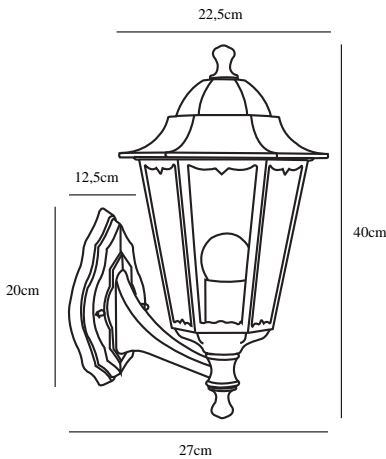

CARDIFF UP | WALL LIGHT | BLACK

74371003

nordlux®

Voltage (V): 230 Volt
IP degree: IP44
Maximum bulb wattage (W): 60W
Class (Class 1, Class 2, Class 3):
Class 1 (Earth contact)
Bulb base: E27
Parallel connection: False

Height (cm): 40
Width (cm): 22.5
Projection (cm): 27
EAN: 5701581256774
TUN: 1382552
Item Number: 74371003

Pcs Per Master Carton: 3
Sales Box Height (cm): 27
Sales Box Width(cm): 27
Sales Box Depth (cm): 23
Sales Box Volume m³ : 0.0168
Product net weight (kg): 1.245

Primary material: Aluminium
Secondary material: Glass
Color of the Glass: Clear
Suitable for Seaside: No
Color: Black

• Romantic design

Cardiff is an elegant upward facing outdoor wall light from Nordlux. The wall light is made from black lacquered aluminium with clear lantern glass.