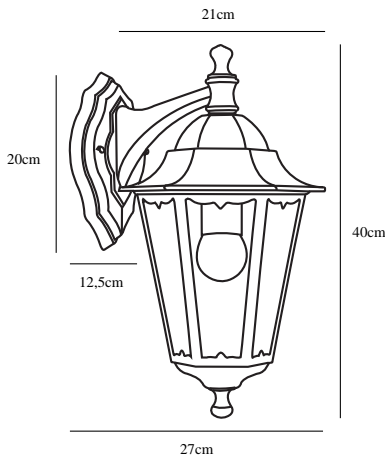

CARDIFF DOWN | WALL LIGHT | BLACK

74381003

nordlux®

Voltage (V): 230 Volt
IP degree: IP44
Maximum bulb wattage (W): 60W
Class (Class 1, Class 2, Class 3):
Class 1 (Earth contact)
Bulb base: E27
Parallel connection: False

Height (cm): 40
Width (cm): 21
Projection (cm): 27
EAN: 5701581256873
TUN: 1382549
Item Number: 74381003

Pcs Per Master Carton: 3
Sales Box Height (cm): 30
Sales Box Width(cm): 24
Sales Box Depth (cm): 29
Sales Box Volume m³ : 0.0209
Product net weight (kg): 1.245

Primary material: Aluminium
Secondary material: Glass
Color of the Glass: Clear
Suitable for Seaside: No
Color: Black

• Romantic design

Cardiff is an elegant downward facing outdoor wall light from Nordlux. The wall light is made from black lacquered aluminium with clear lantern glass.