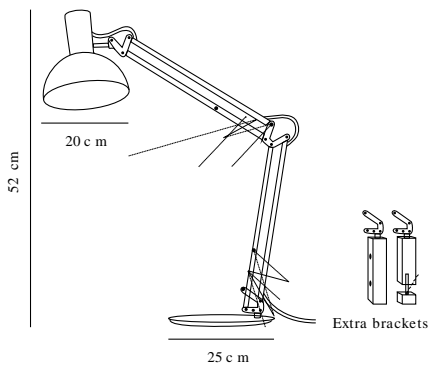

ARKI | TABLE LAMP | BLACK

75145003

Voltage (V): 230 Volt
IP degree: IP20
Maximum bulb wattage (W): 60W
Class (Class 1, Class 2, Class 3):
Class 2 (Double isolated)
Bulb base: E27
Dimmerable: Yes with compatible
bulb
Switch placement: On the fixture

Primary material: Metal
Secondary material: Plastic
Color of the cable: Black
Length of the cable (cm): 180
Surface material of the cable:
Plastic
Is the cable replaceable: False

Color: Black
Height (cm): 52
Shade Diameter (cm): 20
Shade Height (cm): 20
Outdoor base dimension (cm): 25

EAN: 5701581279872
TUN: 1483724
Item Number: 75145003

Pcs Per Master Carton: 2
Sales Box Height (cm): 65
Sales Box Width (cm): 42
Sales Box Depth (cm): 23
Sales Box Volume m³ : 0.0628
Product net weight (kg): 5