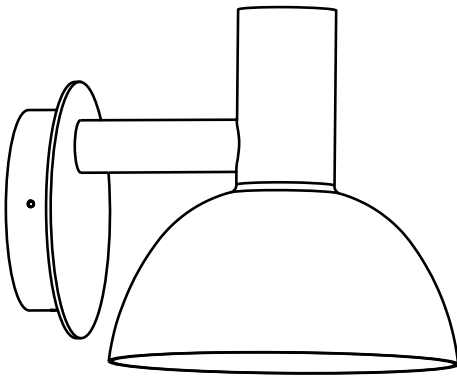

# ARKI 20 | WALL LIGHT | GALVANIZED

75181031

nordlux®

Voltage (V): 230 Volt  
IP degree: IP54  
Maximum bulb wattage (W): 20W  
Class (Class 1, Class 2, Class 3):  
Class 1 (Earth contact)  
Bulb base: E27  
Parallel connection: True

Height (cm): 20  
Shade Diameter (cm): 20  
Projection (cm): 26  
EAN: 5701581280274  
TUN: 1484026  
Item Number: 75181031  
Pcs Per Master Carton: 3

Sales Box Height (cm): 26  
Sales Box Width (cm): 21  
Sales Box Depth (cm): 21.5  
Sales Box Volume m<sup>3</sup>: 0.0117  
Product net weight (kg): 1.53

Primary material: Galvanized steel  
Secondary material: Plastic  
Color of the Glass: Opal white  
Suitable for Seaside: Yes  
Color: Galvanized

- Parallel connection possible
- Durable material that is well-suited for harsh weather
- 15 year warranty on extensive corrosion