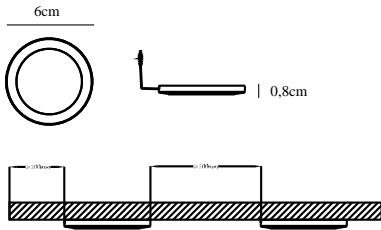

# LISMORE | SURFACE DOWNLIGHT | CHROME

76730001

nordlux®

Voltage (V): 12 Volt  
IP degree: IP20  
Class (Class 1, Class 2, Class 3):  
Class 3 (12V)  
Bulb base: LED Module  
Parallel connection: False

Primary material: Plastic  
Color of the Glass: Clear  
Color of the cable: White  
Length of the cable (cm): 150  
Color: Chrome

Height (cm): 0.6  
Built In Spot Diameter (cm): 6  
Mount directly into insulation:  
False

EAN: 5701581210684  
TUN: 1543943  
Item Number: 76730001  
Pcs Per Master Carton: 3

Sales Box Height (cm): 5.5  
Sales Box Width(cm): 19.5  
Sales Box Depth (cm): 21  
Sales Box Volume m<sup>3</sup> : 0.0023  
Product net weight (kg): 0.2

Brightness of light (Lumen): 75  
Color Temperature (K): 3000  
Ra-value : 80  
Lifetime (h): 30000  
Beam Angle (°) : 120  
Candela (cd) (for directional  
lamp only): 16  
Energy Class: F  
Actual Watt (W): 0.7