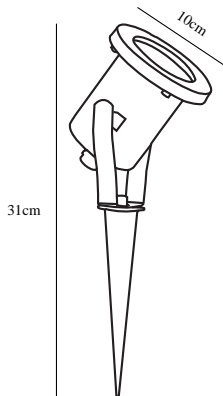

TAURUS | SPOT LIGHT | STAINLESS STEEL

77029934

nordlux®

Voltage (V): 230 Volt
IP degree: IP54
Maximum bulb wattage (W): 28W
Class (Class 1, Class 2, Class 3):
Class 1 (Earth contact)
Bulb base: GU10
Parallel connection: False

Color: Stainless steel
Height (cm): 31
EAN: 5701581324183
TUN: 1824818
Item Number: 77029934

Pcs Per Master Carton: 3
Sales Box Height (cm): 18
Sales Box Width (cm): 11
Sales Box Depth (cm): 11
Sales Box Volume m³ : 0.0022
Product net weight (kg): 0.52

Primary material: Stainless steel
Color of the Glass: Clear
Color of the cable: Black
Length of the cable (cm): 150
Surface material of the cable:
Rubber
Is the cable replaceable: False
Suitable for Seaside: No