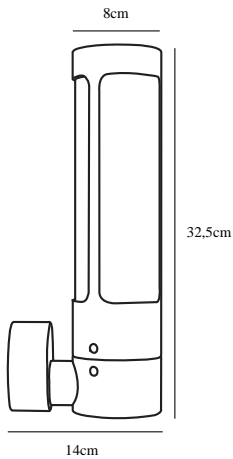

HELIX | WALL LIGHT | CORTEN

77479938

nordlux®

Voltage (V): 230 Volt

IP degree: IP44

Maximum bulb wattage (W): 8W

Class (Class 1, Class 2, Class 3):

Class 1 (Earth contact)

Bulb base: GU10

Height (cm): 32.5

Lenght (cm): 14

Projection (cm): 8

EAN: 5704924005893

TUN: 2140718

Item Number: 77479938

Pcs Per Master Carton: 3

Sales Box Height (cm): 34

Sales Box Width(cm): 8.5

Sales Box Depth (cm): 14.5

Sales Box Volume m³ : 0.0042

Product net weight (kg): 1.42

Primary material: Corten
Secondary material: Plastic
Suitable for Seaside: Yes
Color: Corten