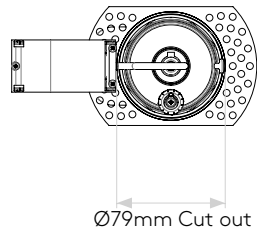

Please note that some dimensions may vary slightly due to manufacturing tolerances, this includes cable entry and fixing holes

Veuillez noter que certaines dimensions peuvent varier légèrement en raison des tolérances de fabrication, y compris l'entrée de câble et les trous de fixation.

Bitte beachten Sie, dass die Maße Fertigungstoleranzen unterliegen und daher in geringem Umfang von der angegebenen Größe abweichen können. Dies gilt auch für Kabeingänge und Befestigungslöcher.

Si prega notare che possono esserci piccole variazioni in alcune dimensioni dovute alle tolleranze di produzione, queste includono l'ingresso del cavo e i fori di fissaggio.