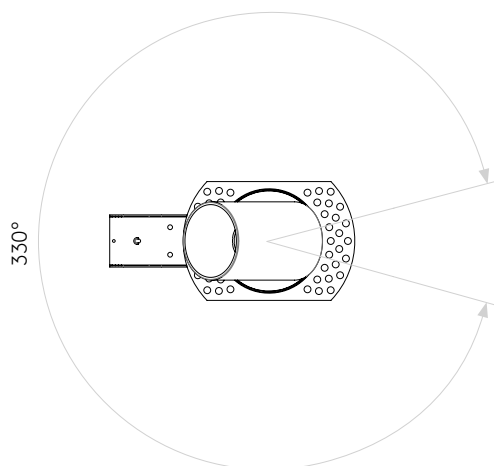

Please note that some dimensions may vary slightly due to manufacturing tolerances, this includes cable entry and fixing holes

Veuillez noter que certaines dimensions peuvent varier légèrement en raison des tolérances de fabrication, y compris l'entrée de câble et les trous de fixation.

Bitte beachten Sie, dass die Maße Fertigungstoleranzen unterliegen und daher in geringem Umfang von der angegebenen Größe abweichen können. Dies gilt auch für Kabeingänge und Befestigungslöcher.

Si prega notare che possono esserci piccole variazioni in alcune dimensioni dovute alle tolleranze di produzione, queste includono l'ingresso del cavo e i fori di fissaggio.