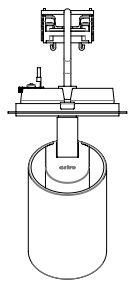

Please note that some dimensions may vary slightly due to manufacturing tolerances, this includes cable entry and fixing holes

Veuillez noter que certaines dimensions peuvent varier légèrement en raison des tolérances de fabrication, y compris l'entrée de câble et les trous de fixation.

Bitte beachten Sie, dass die Maße Fertigungstoleranzen unterliegen und daher in geringem Umfang von der angegebenen Größe abweichen können. Dies gilt auch für Kabeingänge und Befestigungslöcher.

Si prega notare che possono esserci piccole variazioni in alcune dimensioni dovute alle tolleranze di produzione, queste includono l'ingresso del cavo e i fori di fissaggio.