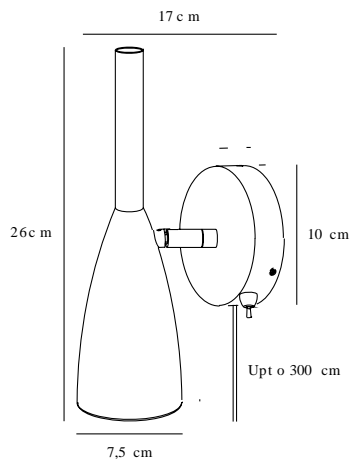

PURE | WALL LIGHT | WHITE

78271001

Voltage (V): 230 Volt
IP degree: IP20
Maximum bulb wattage (W): 8W
Class (Class 1, Class 2, Class 3):
Class 2 (Double isolated)
Bulb base: GU10
Dimmerable: Yes with compatible
bulb
Switch placement: On the fixture

Color: White
Height (cm): 26
Shade Diameter (cm): 7.5
Shade Height (cm): 26
Projection (cm): 17
EAN: 5701581308282
TUN: 1761417
Item Number: 78271001

Pcs Per Master Carton: 3
Sales Box Height (cm): 19
Sales Box Width(cm): 12
Sales Box Depth (cm): 14
Sales Box Volume m³ : 0.0032
Product net weight (kg): 0.36

Primary material: Metal
Secondary material: Wood
Color of the cable: White
Length of the cable (cm): 180
Surface material of the cable:
Textile
Is the cable replaceable: True

- Minimalistic design • Nordic style
- On/off switch on lamp head