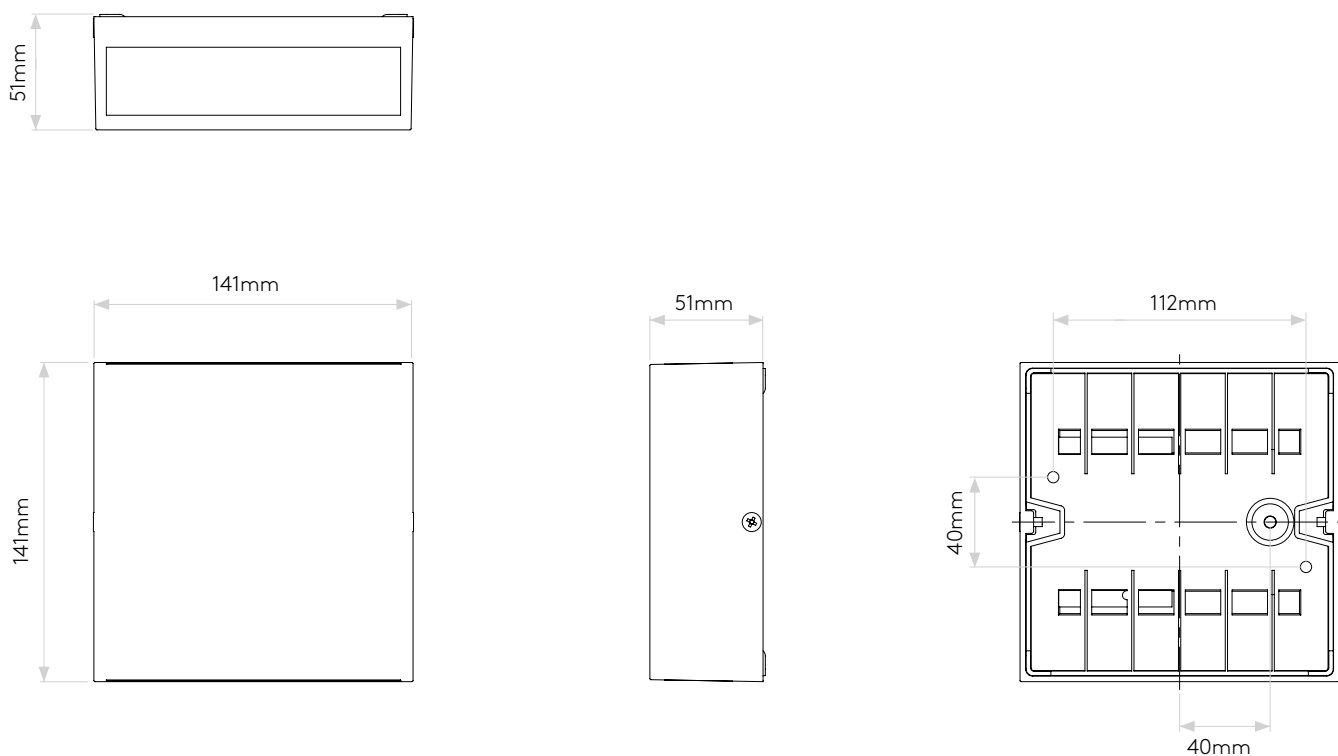

Please note that some dimensions may vary slightly due to manufacturing tolerances, this includes cable entry and fixing holes

Veuillez noter que certaines dimensions peuvent varier légèrement en raison des tolérances de fabrication, y compris l'entrée de câble et les trous de fixation.

Bitte beachten Sie, dass die Maße Fertigungstoleranzen unterliegen und daher in geringem Umfang von der angegebenen Größe abweichen können. Dies gilt auch für Kabeingänge und Befestigungslöcher.

Si prega notare che possono esserci piccole variazioni in alcune dimensioni dovute alle tolleranze di produzione, queste includono l'ingresso del cavo e i fori di fissaggio.