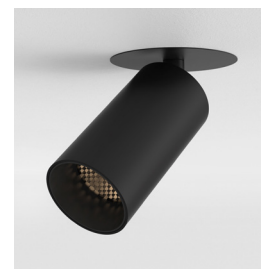

Can 50 Recessed

astro

General

Location:	Interior
Class:	CE (Class I)
Ip Rating:	IP20
Bathroom Zone:	Zone 3
Driver Required:	No
Installation Orientation:	Ceiling Mount - Install in To Existing Ceiling
Main Material:	Metal - Aluminium
Dimensions (mm):	H:133 Ø: 80
Cut Out Hole :	Ø: 60/2-3/8in
Recess Depth (mm):	60
Fire Rating:	-
Cable Length (mm):	200
Gross Weight (kg):	0.43

Lamp

Light Source:	COB LED
Wattage:	8.2W
Lamp Included:	Yes (Integral)
Maximum Lamp Length (mm):	-
Luminous Flux (lm):	509
Colour Temp (K):	3000
Cri (Ra):	90
Macadam Ellipse:	3-Step
Tilt Adjustable Angle (°):	90
Rotation Adjustable Angle (°):	330
Lifetime (hrs):	50000
Beam Angle (°):	29

Shade Included:	-
Shade/Diffuser Material:	-
Shade/Diffuser Finish:	-
F Mark:	Suitable for mounting on flammable materials

CODE: 1396028
FINISH: MATT WHITE

CODE: 1396029
FINISH: MATT BLACK

To maintain this product to its best condition, please view our care and cleaning guide on the support section of the astro website.