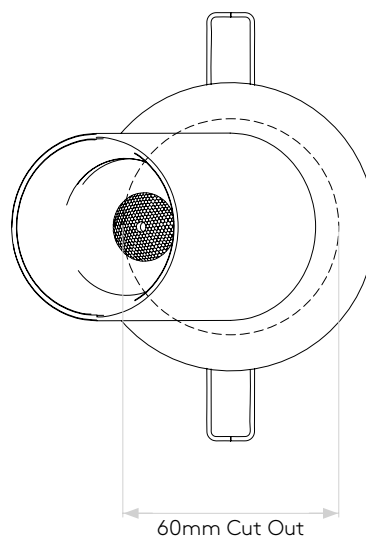

Please note that some dimensions may vary slightly due to manufacturing tolerances, this includes cable entry and fixing holes

Veuillez noter que certaines dimensions peuvent varier légèrement en raison des tolérances de fabrication, y compris l'entrée de câble et les trous de fixation.

Bitte beachten Sie, dass die Maße Fertigungstoleranzen unterliegen und daher in geringem Umfang von der angegebenen Größe abweichen können. Dies gilt auch für Kabeleingänge und Befestigungslöcher.

Si prega notare che possono esserci piccole variazioni in alcune dimensioni dovute alle tolleranze di produzione, queste includono l'ingresso del cavo e i fori di fissaggio.