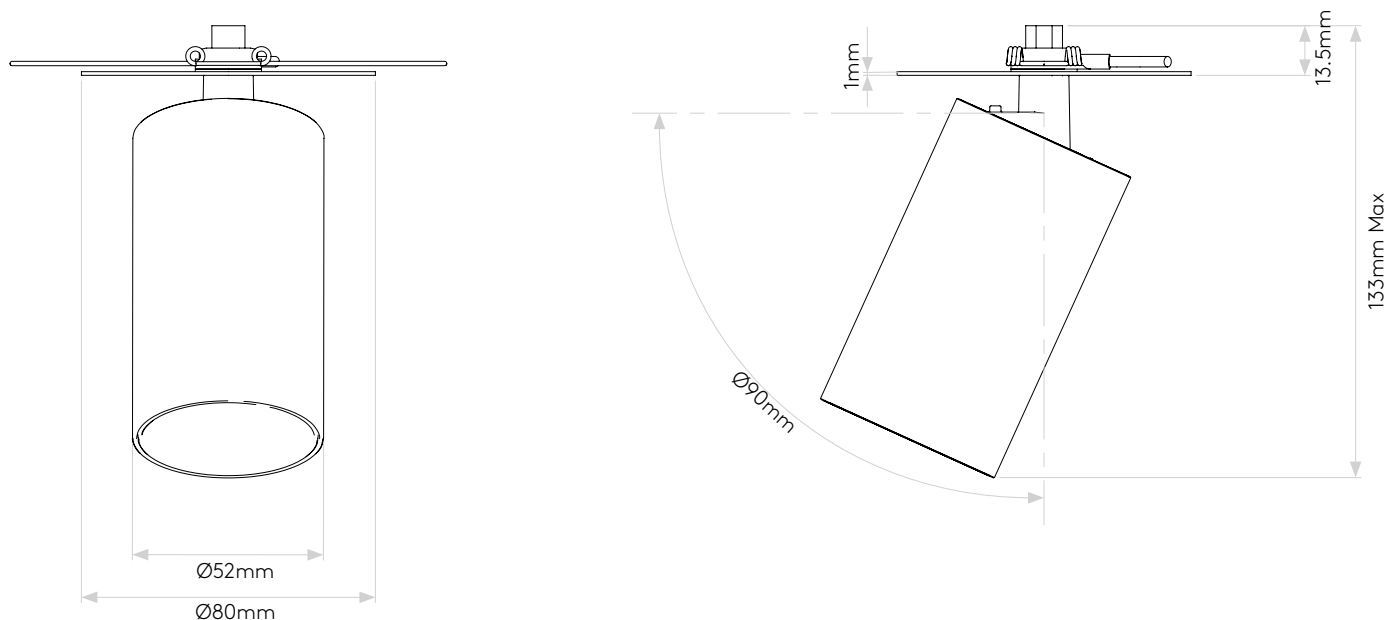

Please note that some dimensions may vary slightly due to manufacturing tolerances, this includes cable entry and fixing holes

Veuillez noter que certaines dimensions peuvent varier légèrement en raison des tolérances de fabrication, y compris l'entrée de câble et les trous de fixation.

Bitte beachten Sie, dass die Maße Fertigungstoleranzen unterliegen und daher in geringem Umfang von der angegebenen Größe abweichen können. Dies gilt auch für Kabeleingänge und Befestigungslöcher.

Si prega notare che possono esserci piccole variazioni in alcune dimensioni dovute alle tolleranze di produzione, queste includono l'ingresso del cavo e i fori di fissaggio.