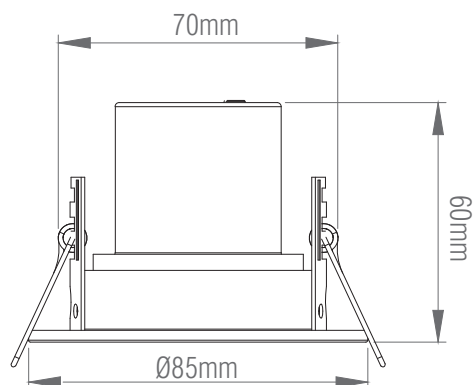

78520

ShieldECO 800 Tilt

FEATURES

- 5 years (2 years + 3 years) extended warranty
- Matt white & clear acrylic finish
- Constructed from steel & acrylic
- Complete with integrated control gear
- Fire rated to 30, 60 & 90 minutes
- 20° tilt

SPEC DATA

Product wattage:	8.5W
Product Lumen:	750
Lumen/W:	88
Kelvin:	3000K
Energy Rating:	E
Dimmable:	Yes
Beam Angle:	60°
Power Factor:	0.9
CRI:	80
Lifetime (Hours):	30000
LED Type:	SMD
SDCM:	<6
Product Voltage:	220-240V
Hertz:	50/60
IP Rating:	IP20
Cut out:	Ø70mm
Minimum Cavity Depth:	60mm
Operating Temp:	-20 to 40 Degree
Product Weight (KG):	0.27
Terminal Block:	4-way Quick fit
Class:	2

ACCESSORIES

- 101345, Dimmer module 100W universal
- 101346, Dimmer module 250W trailing edge
- 103944, EM conversion kit 8W

Quick fit