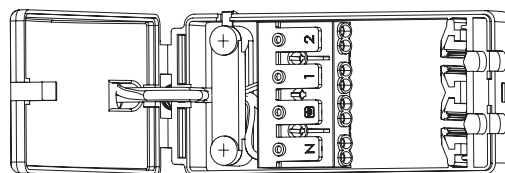

78520

ShieldECO 800 Tilt

FEATURES

- 5 years (2 years + 3 years) extended warranty
- Matt white & clear acrylic finish
- Constructed from steel & acrylic
- Complete with integrated control gear
- Fire rated to 30, 60 & 90 minutes
- 20° tilt

SPEC DATA

Product wattage:	8.5W
Product Lumen:	750
Lumen/W:	88
Kelvin:	3000K
Energy Rating:	E
Dimmable:	Yes
Beam Angle:	60°
Power Factor:	0.9
CRI:	80
Lifetime (Hours):	30000
LED Type:	SMD
SDCM:	<6
Product Voltage:	220-240V
Hertz:	50/60
IP Rating:	IP20
Cut out:	Ø70mm
Minimum Cavity Depth:	60mm
Operating Temp:	-20 to 40 Degree
Product Weight (KG):	0.27
Terminal Block:	4-way Quick fit
Class:	2

ACCESSORIES

- 101345, Dimmer module 100W universal
- 101346, Dimmer module 250W trailing edge
- 103944, EM conversion kit 8W

Quick fit