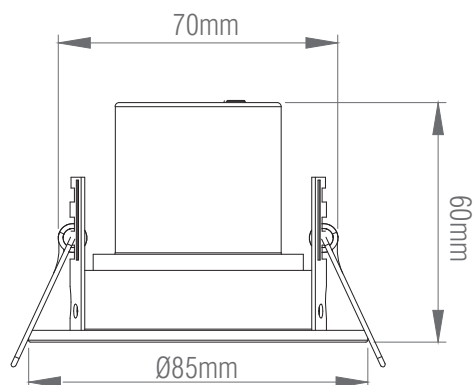

78521

ShieldECO 800 Tilt

FEATURES

- 5 years (2 years + 3 years) extended warranty
- Matt white & clear acrylic finish
- Constructed from steel & acrylic
- Complete with integrated control gear
- Fire rated to 30, 60 & 90 minutes
- 20° tilt

SPEC DATA

Product wattage:	8.5W
Product Lumen:	820
Lumen/W:	96
Kelvin:	4000K
Energy Rating:	D
Dimmable:	Yes
Beam Angle:	60°
Power Factor:	0.9
CRI:	80
Lifetime (Hours):	30000
LED Type:	SMD
SDCM:	<6
Product Voltage:	220-240V
Hertz:	50/60
IP Rating:	IP20
Cut out:	Ø70mm
Minimum Cavity Depth:	60mm
Operating Temp:	-20 to 40 Degree
Product Weight (KG):	0.27
Terminal Block:	4-way Quick fit
Class:	2

ACCESSORIES

- 101345, Dimmer module 100W universal
- 101346, Dimmer module 250W trailing edge
- 103944, EM conversion kit 8W

Quick fit