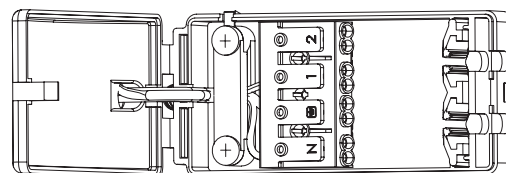

78521

ShieldECO 800 Tilt

FEATURES

- 5 years (2 years + 3 years) extended warranty
- Matt white & clear acrylic finish
- Constructed from steel & acrylic
- Complete with integrated control gear
- Fire rated to 30, 60 & 90 minutes
- 20° tilt

SPEC DATA

Product wattage:	8.5W
Product Lumen:	820
Lumen/W:	96
Kelvin:	4000K
Energy Rating:	D
Dimmable:	Yes
Beam Angle:	60°
Power Factor:	0.9
CRI:	80
Lifetime (Hours):	30000
LED Type:	SMD
SDCM:	<6
Product Voltage:	220-240V
Hertz:	50/60
IP Rating:	IP20
Cut out:	Ø70mm
Minimum Cavity Depth:	60mm
Operating Temp:	-20 to 40 Degree
Product Weight (KG):	0.27
Terminal Block:	4-way Quick fit
Class:	2

ACCESSORIES

- 101345, Dimmer module 100W universal
- 101346, Dimmer module 250W trailing edge
- 103944, EM conversion kit 8W

Quick fit