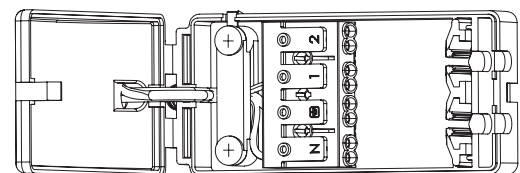

78522

ShieldECO 800 Tilt

FEATURES

- 5 years (2 years + 3 years) extended warranty
- Satin nickel & clear acrylic finish
- Constructed from steel & acrylic
- Complete with integrated control gear
- Fire rated to 30, 60 & 90 minutes
- 20° tilt

SPEC DATA

Product wattage:	8.5W
Product Lumen:	750
Lumen/W:	88
Kelvin:	3000K
Energy Rating:	E
Dimmable:	Yes
Beam Angle:	60°
Power Factor:	0.9
CRI:	80
Lifetime (Hours):	30000
LED Type:	SMD
SDCM:	<6
Product Voltage:	220-240V
Hertz:	50/60
IP Rating:	IP20
Cut out:	Ø70mm
Minimum Cavity Depth:	60mm
Operating Temp:	-20 to 40 Degree
Product Weight (KG):	0.27
Terminal Block:	4-way Quick fit
Class:	2

ACCESSORIES

- 101345, Dimmer module 100W universal
- 101346, Dimmer module 250W trailing edge
- 103944, EM conversion kit 8W

Quick fit