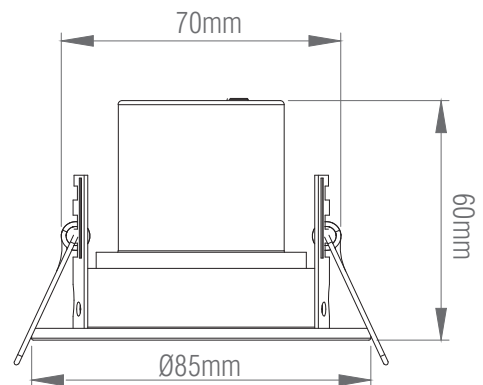

78522

ShieldECO 800 Tilt

FEATURES

- 5 years (2 years + 3 years) extended warranty
- Satin nickel & clear acrylic finish
- Constructed from steel & acrylic
- Complete with integrated control gear
- Fire rated to 30, 60 & 90 minutes
- 20° tilt

SPEC DATA

Product wattage:	8.5W
Product Lumen:	750
Lumen/W:	88
Kelvin:	3000K
Energy Rating:	E
Dimmable:	Yes
Beam Angle:	60°
Power Factor:	0.9
CRI:	80
Lifetime (Hours):	30000
LED Type:	SMD
SDCM:	<6
Product Voltage:	220-240V
Hertz:	50/60
IP Rating:	IP20
Cut out:	Ø70mm
Minimum Cavity Depth:	60mm
Operating Temp:	-20 to 40 Degree
Product Weight (KG):	0.27
Terminal Block:	4-way Quick fit
Class:	2

ACCESSORIES

- 101345, Dimmer module 100W universal
- 101346, Dimmer module 250W trailing edge
- 103944, EM conversion kit 8W

Quick fit