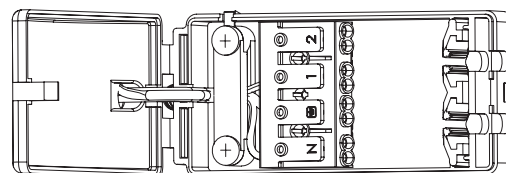

78525

ShieldECO 800 Tilt

FEATURES

- 5 years (2 years + 3 years) extended warranty
- Chrome plate & clear acrylic finish
- Constructed from steel & acrylic
- Complete with integrated control gear
- Fire rated to 30, 60 & 90 minutes
- 20° tilt

SPEC DATA

Product wattage:	8.5W
Product Lumen:	820
Lumen/W:	96
Kelvin:	4000K
Energy Rating:	D
Dimmable:	Yes
Beam Angle:	60°
Power Factor:	0.9
CRI:	80
Lifetime (Hours):	30000
LED Type:	SMD
SDCM:	<6
Product Voltage:	220-240V
Hertz:	50/60
IP Rating:	IP20
Cut out:	Ø70mm
Minimum Cavity Depth:	60mm
Operating Temp:	-20 to 40 Degree
Product Weight (KG):	0.27
Terminal Block:	4-way Quick fit
Class:	2

ACCESSORIES

- 101345, Dimmer module 100W universal
- 101346, Dimmer module 250W trailing edge
- 103944, EM conversion kit 8W

Quick fit