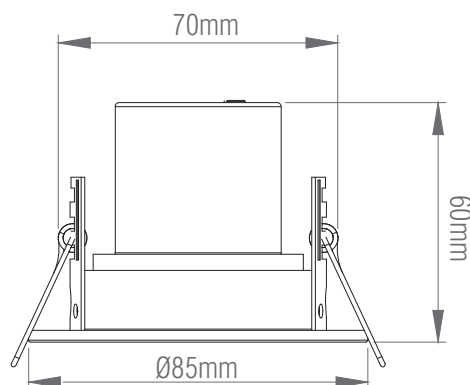

78525

ShieldECO 800 Tilt

FEATURES

- 5 years (2 years + 3 years) extended warranty
- Chrome plate & clear acrylic finish
- Constructed from steel & acrylic
- Complete with integrated control gear
- Fire rated to 30, 60 & 90 minutes
- 20° tilt

SPEC DATA

Product wattage:	8.5W
Product Lumen:	820
Lumen/W:	96
Kelvin:	4000K
Energy Rating:	D
Dimmable:	Yes
Beam Angle:	60°
Power Factor:	0.9
CRI:	80
Lifetime (Hours):	30000
LED Type:	SMD
SDCM:	<6
Product Voltage:	220-240V
Hertz:	50/60
IP Rating:	IP20
Cut out:	Ø70mm
Minimum Cavity Depth:	60mm
Operating Temp:	-20 to 40 Degree
Product Weight (KG):	0.27
Terminal Block:	4-way Quick fit
Class:	2

ACCESSORIES

- 101345, Dimmer module 100W universal
- 101346, Dimmer module 250W trailing edge
- 103944, EM conversion kit 8W

Quick fit