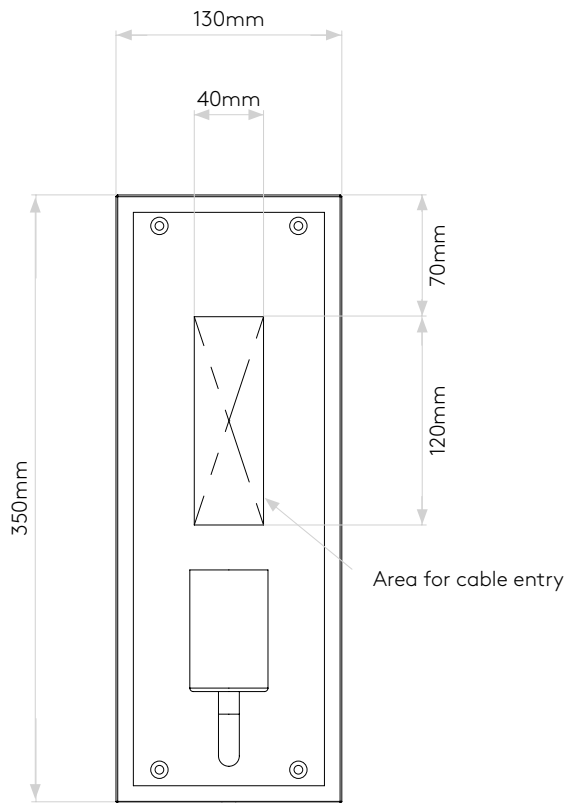

Product Elevations

astro

Please note that some dimensions may vary slightly due to manufacturing tolerances, this includes cable entry and fixing holes

Veillez noter que certaines dimensions peuvent varier légèrement en raison des tolérances de fabrication, y compris l'entrée de câble et les trous de fixation.

Bitte beachten Sie, dass die Maße Fertigungstoleranzen unterliegen und daher in geringem Umfang von der angegebenen Größe abweichen können. Dies gilt auch für Kabeingänge und Befestigungslöcher.

Si prega notare che possono esserci piccole variazioni in alcune dimensioni dovute alle tolleranze di produzione, queste includono l'ingresso del cavo e i fori di fissaggio.