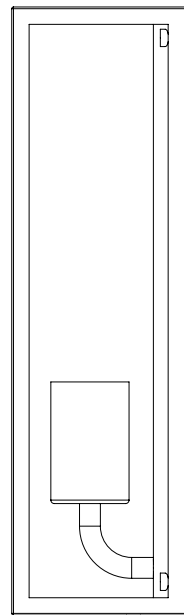

Product Elevations

astro

Please note that some dimensions may vary slightly due to manufacturing tolerances, this includes cable entry and fixing holes

Veillez noter que certaines dimensions peuvent varier légèrement en raison des tolérances de fabrication, y compris l'entrée de câble et les trous de fixation.

Bitte beachten Sie, dass die Maße Fertigungstoleranzen unterliegen und daher in geringem Umfang von der angegebenen Größe abweichen können. Dies gilt auch für Kabeingänge und Befestigungslöcher.

Si prega notare che possono esserci piccole variazioni in alcune dimensioni dovute alle tolleranze di produzione, queste includono l'ingresso del cavo e i fori di fissaggio.