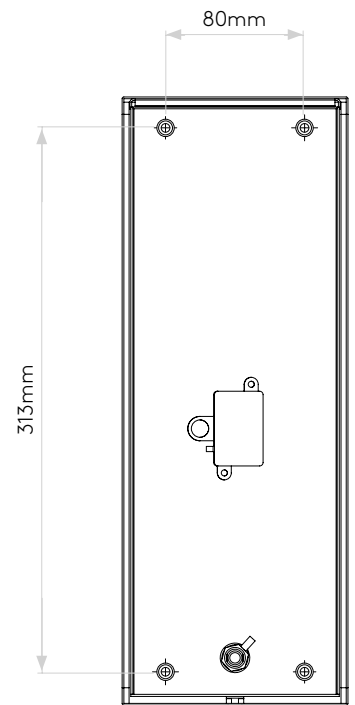

Product Elevations

astro

Please note that some dimensions may vary slightly due to manufacturing tolerances, this includes cable entry and fixing holes

Veillez noter que certaines dimensions peuvent varier légèrement en raison des tolérances de fabrication, y compris l'entrée de câble et les trous de fixation.

Bitte beachten Sie, dass die Maße Fertigungstoleranzen unterliegen und daher in geringem Umfang von der angegebenen Größe abweichen können. Dies gilt auch für Kabeingänge und Befestigungslöcher.

Si prega notare che possono esserci piccole variazioni in alcune dimensioni dovute alle tolleranze di produzione, queste includono l'ingresso del cavo e i fori di fissaggio.