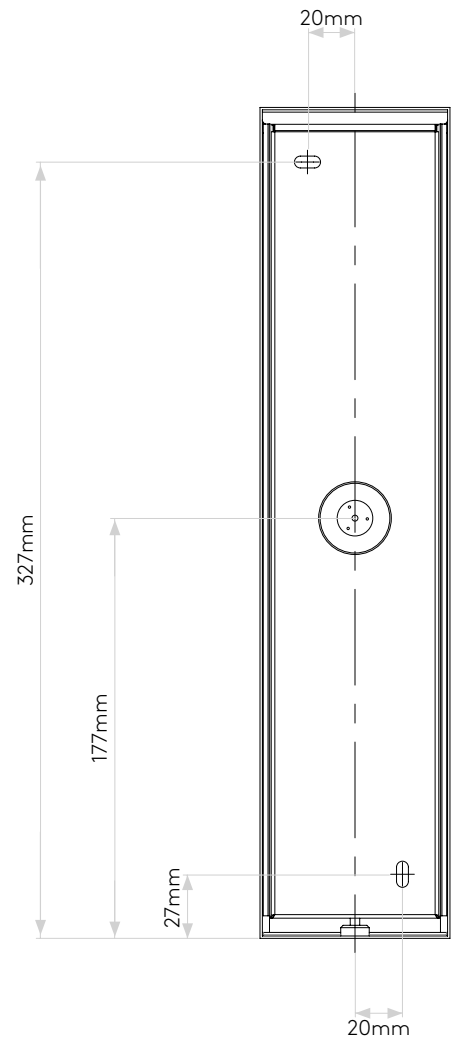

General

Location:	Coastal
Class:	CE (Class I)
Ip Rating:	IP44
Bathroom Zone:	Zone 2, 3
Driver Required:	No
Installation Orientation:	Wall Mount - Vertical
Main Material:	Metal - Stainless Steel
Dimensions (mm):	H: 350 W: 80 D: 80
Cut Out Hole :	-
Recess Depth (mm):	-
Fire Rating:	-
Cable Length (mm):	-
Gross Weight (kg):	1.95

Lamp

Light Source:	LED E27/ES
Wattage:	4W
Lamp Included:	No
Maximum Lamp Length (mm):	190
Luminous Flux (lm):	Lamp Dependent
Colour Temp (K):	Lamp Dependent
Cri (Ra):	Lamp Dependent
Macadam Ellipse:	-
Tilt Adjustable Angle (°):	-
Rotation Adjustable Angle (°):	-
Lifetime (hrs):	Lamp Dependent
Beam Angle (°):	Lamp Dependent

Please note that some dimensions may vary slightly due to manufacturing tolerances, this includes cable entry and fixing holes

Veuillez noter que certaines dimensions peuvent varier légèrement en raison des tolérances de fabrication, y compris l'entrée de câble et les trous de fixation.