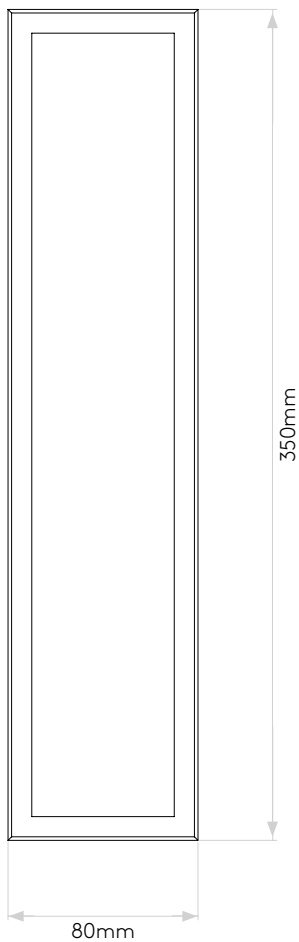

General

Location:	Coastal
Class:	CE (Class I)
Ip Rating:	IP44
Bathroom Zone:	Zone 2, 3
Driver Required:	No
Installation Orientation:	Wall Mount - Vertical
Main Material:	Metal - Stainless Steel
Dimensions (mm):	H: 350 W: 80 D: 80
Cut Out Hole :	-
Recess Depth (mm):	-
Fire Rating:	-
Cable Length (mm):	-
Gross Weight (kg):	1.95

Lamp

Light Source:	LED E27/ES
Wattage:	4W
Lamp Included:	No
Maximum Lamp Length (mm):	190
Luminous Flux (lm):	Lamp Dependent
Colour Temp (K):	Lamp Dependent
Cri (Ra):	Lamp Dependent
Macadam Ellipse:	-
Tilt Adjustable Angle (°):	-
Rotation Adjustable Angle (°):	-
Lifetime (hrs):	Lamp Dependent
Beam Angle (°):	Lamp Dependent

Please note that some dimensions may vary slightly due to manufacturing tolerances, this includes cable entry and fixing holes

Veuillez noter que certaines dimensions peuvent varier légèrement en raison des tolérances de fabrication, y compris l'entrée de câble et les trous de fixation.