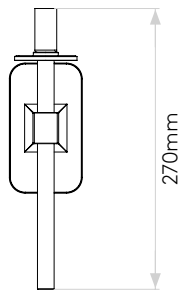

Lamp

Light Source:	G9
Wattage:	3.5W max
Lamp Included:	No
Maximum Lamp Length (mm):	60
Luminous Flux (lm):	Lamp Dependent
Colour Temp (K):	Lamp Dependent
Cri (Ra):	Lamp Dependent
Macadam Ellipse:	Lamp Dependent
Tilt Adjustable Angle (°):	-
Rotation Adjustable Angle (°):	-
Lifetime (hrs):	Lamp Dependent
Beam Angle (°):	-

Product Elevations

astro

Without Shade

70mm

Ø24mm

Ø60mm

270mm

135mm

16mm

20mm

57.5mm

12.5mm

31mm

5mm

Ø20mm

35mm

55mm

34mm

125mm

With Tacoma Shade

135mm

352mm

173mm

Please note that some dimensions may vary slightly due to manufacturing tolerances, this includes cable entry and fixing holes