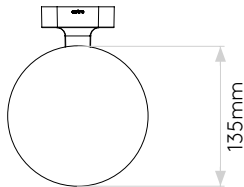

Product Elevations

astro

Without Shade

70mm

Ø24mm

Ø60mm

270mm

135mm

16mm

20mm

57.5mm

12.5mm

31mm

5mm

Ø20mm

35mm

55mm

34mm

125mm

With Tacoma Shade

135mm

352mm

173mm

Please note that some dimensions may vary slightly due to manufacturing tolerances, this includes cable entry and fixing holes