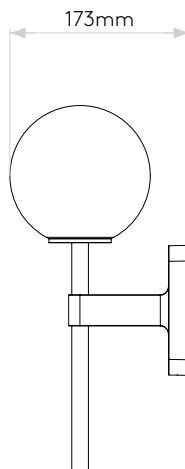

Lamp

Light Source:	G9
Wattage:	3.5W max
Lamp Included:	No
Maximum Lamp Length (mm):	60
Luminous Flux (lm):	Lamp Dependent
Colour Temp (K):	Lamp Dependent
Cri (Ra):	Lamp Dependent
Macadam Ellipse:	Lamp Dependent
Tilt Adjustable Angle (°):	-
Rotation Adjustable Angle (°):	-
Lifetime (hrs):	Lamp Dependent
Beam Angle (°):	-

Product Elevations

astro

Without Shade

70mm

Ø24mm

Ø60mm

270mm

135mm

16mm

20mm

57.5mm

12.5mm

31mm

5mm

Ø20mm

35mm

55mm

34mm

125mm

With Tacoma Shade

135mm

352mm

173mm

Please note that some dimensions may vary slightly due to manufacturing tolerances, this includes cable entry and fixing holes