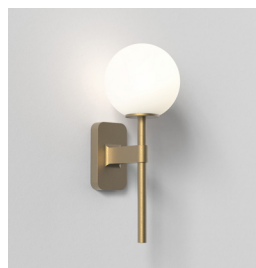

Tacoma Single

astro

General

Location:	Bathroom/Interior
Class:	CE (Class I)
Ip Rating:	IP44
Bathroom Zone:	Zone 2, 3
Driver Required:	No
Installation Orientation:	Wall Mount - Vertical
Main Material:	Metal - Zinc
Dimensions (mm):	H: 270 W: 70 D: 135
Cut Out Hole :	-
Recess Depth (mm):	-
Fire Rating:	-
Cable Length (mm):	-
Gross Weight (kg):	0.84

Lamp

Light Source:	G9
Wattage:	3.5W max
Lamp Included:	No
Maximum Lamp Length (mm):	60
Luminous Flux (lm):	Lamp Dependent
Colour Temp (K):	Lamp Dependent
Cri (Ra):	Lamp Dependent
Macadam Ellipse:	Lamp Dependent
Tilt Adjustable Angle (°):	-
Rotation Adjustable Angle (°):	-
Lifetime (hrs):	Lamp Dependent
Beam Angle (°):	-

Shade Included:	Shade Sold Separately
Shade/Diffuser Material:	-
Shade/Diffuser Finish:	-
F Mark:	Not suitable for mounting on flammable materials

CODE: 1429001
FINISH: POLISHED CHROME

CODE: 1429004
FINISH: MATT BLACK