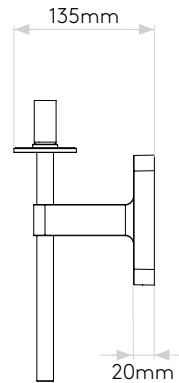

Lamp

Light Source:	G9
Wattage:	3.5W max
Lamp Included:	No
Maximum Lamp Length (mm):	60
Luminous Flux (lm):	Lamp Dependent
Colour Temp (K):	Lamp Dependent
Cri (Ra):	Lamp Dependent
Macadam Ellipse:	Lamp Dependent
Tilt Adjustable Angle (°):	-
Rotation Adjustable Angle (°):	-
Lifetime (hrs):	Lamp Dependent
Beam Angle (°):	-

Product Elevations

astro

Without Shade

70mm

Ø24mm

Ø60mm

270mm

135mm

16mm

20mm

57.5mm

12.5mm

31mm

5mm

Ø20mm

35mm

55mm

34mm

125mm

With Tacoma Shade

135mm

352mm

173mm

Please note that some dimensions may vary slightly due to manufacturing tolerances, this includes cable entry and fixing holes