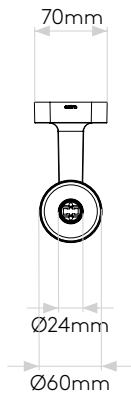

Tacoma Single

astro

General

Location:	Bathroom/Interior
Class:	CE (Class I)
Ip Rating:	IP44
Bathroom Zone:	Zone 2, 3
Driver Required:	No
Installation Orientation:	Wall Mount - Vertical
Main Material:	Metal - Zinc
Dimensions (mm):	H: 270 W: 70 D: 135
Cut Out Hole :	-
Recess Depth (mm):	-
Fire Rating:	-
Cable Length (mm):	-
Gross Weight (kg):	0.84

Lamp

Light Source:	G9
Wattage:	3.5W max
Lamp Included:	No
Maximum Lamp Length (mm):	60
Luminous Flux (lm):	Lamp Dependent
Colour Temp (K):	Lamp Dependent
Cri (Ra):	Lamp Dependent
Macadam Ellipse:	Lamp Dependent
Tilt Adjustable Angle (°):	-
Rotation Adjustable Angle (°):	-
Lifetime (hrs):	Lamp Dependent
Beam Angle (°):	-

Product Elevations

astro

Without Shade

70mm

Ø24mm

Ø60mm

270mm

135mm

55mm

34mm

125mm

With Tacoma Shade

135mm

352mm

173mm

Please note that some dimensions may vary slightly due to manufacturing tolerances, this includes cable entry and fixing holes