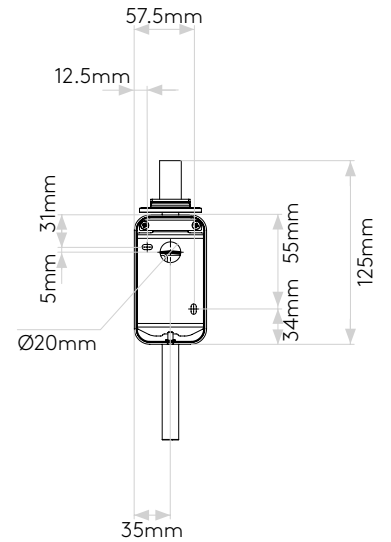

Lamp

Light Source:	G9
Wattage:	3.5W max
Lamp Included:	No
Maximum Lamp Length (mm):	60
Luminous Flux (lm):	Lamp Dependent
Colour Temp (K):	Lamp Dependent
Cri (Ra):	Lamp Dependent
Macadam Ellipse:	Lamp Dependent
Tilt Adjustable Angle (°):	-
Rotation Adjustable Angle (°):	-
Lifetime (hrs):	Lamp Dependent
Beam Angle (°):	-

Product Elevations

astro

Without Shade

70mm

Ø24mm

Ø60mm

270mm

135mm

16mm

20mm

57.5mm

12.5mm

31mm

5mm

Ø20mm

35mm

55mm

34mm

125mm

With Tacoma Shade

135mm

352mm

173mm

Please note that some dimensions may vary slightly due to manufacturing tolerances, this includes cable entry and fixing holes