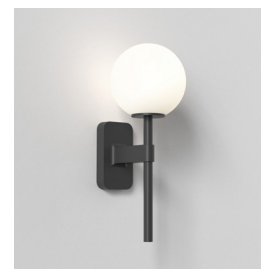

Tacoma Single

astro

General

Location:	Bathroom/Interior
Class:	CE (Class I)
Ip Rating:	IP44
Bathroom Zone:	Zone 2, 3
Driver Required:	No
Installation Orientation:	Wall Mount - Vertical
Main Material:	Metal - Zinc
Dimensions (mm):	H: 270 W: 70 D: 135
Cut Out Hole :	-
Recess Depth (mm):	-
Fire Rating:	-
Cable Length (mm):	-
Gross Weight (kg):	0.84

Shade Included:	Shade Sold Separately
Shade/Diffuser Material:	-
Shade/Diffuser Finish:	-
F Mark:	Not suitable for mounting on flammable materials

CODE: 1429001
FINISH: POLISHED CHROME

CODE: 1429004
FINISH: MATT BLACK