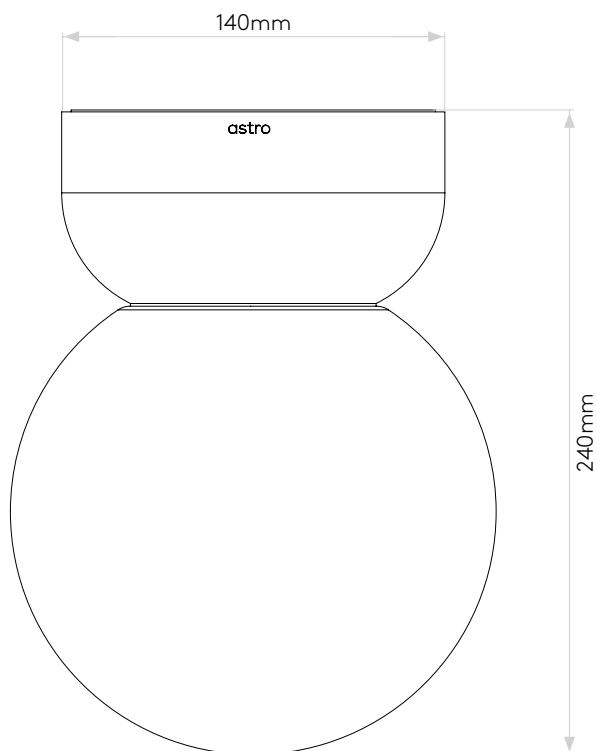

Please note that some dimensions may vary slightly due to manufacturing tolerances, this includes cable entry and fixing holes

Veillez noter que certaines dimensions peuvent varier légèrement en raison des tolérances de fabrication, y compris l'entrée de câble et les trous de fixation.

Bitte beachten Sie, dass die Maße Fertigungstoleranzen unterliegen und daher in geringem Umfang von der angegebenen Größe abweichen können. Dies gilt auch für Kabeleingänge und Befestigungslöcher.

Si prega notare che possono esserci piccole variazioni in alcune dimensioni dovute alle tolleranze di produzione, queste includono l'ingresso del cavo e i fori di fissaggio.