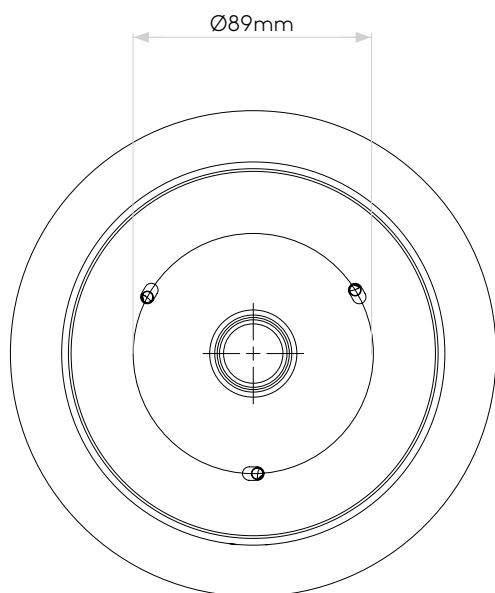

Please note that some dimensions may vary slightly due to manufacturing tolerances, this includes cable entry and fixing holes

Veillez noter que certaines dimensions peuvent varier légèrement en raison des tolérances de fabrication, y compris l'entrée de câble et les trous de fixation.

Bitte beachten Sie, dass die Maße Fertigungstoleranzen unterliegen und daher in geringem Umfang von der angegebenen Größe abweichen können. Dies gilt auch für Kabeleingänge und Befestigungslöcher.

Si prega notare che possono esserci piccole variazioni in alcune dimensioni dovute alle tolleranze di produzione, queste includono l'ingresso del cavo e i fori di fissaggio.