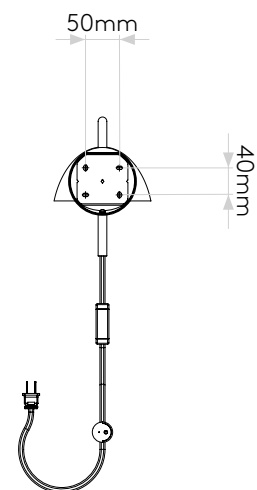

Please note that some dimensions may vary slightly due to manufacturing tolerances, this includes cable entry and fixing holes

Veuillez noter que certaines dimensions peuvent varier légèrement en raison des tolérances de fabrication, y compris l'entrée de câble et les trous de fixation.

Bitte beachten Sie, dass die Maße Fertigungstoleranzen unterliegen und daher in geringem Umfang von der angegebenen Größe abweichen können. Dies gilt auch für Kabeingänge und Befestigungslöcher.

Si prega notare che possono esserci piccole variazioni in alcune dimensioni dovute alle tolleranze di produzione, queste includono l'ingresso del cavo e i fori di fissaggio.