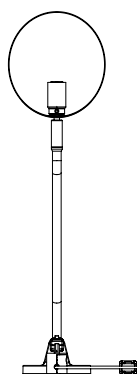

Please note that some dimensions may vary slightly due to manufacturing tolerances, this includes cable entry and fixing holes

Veuillez noter que certaines dimensions peuvent varier légèrement en raison des tolérances de fabrication, y compris l'entrée de câble et les trous de fixation.

Bitte beachten Sie, dass die Maße Fertigungstoleranzen unterliegen und daher in geringem Umfang von der angegebenen Größe abweichen können. Dies gilt auch für Kabeingänge und Befestigungslöcher.

Si prega notare che possono esserci piccole variazioni in alcune dimensioni dovute alle tolleranze di produzione, queste includono l'ingresso del cavo e i fori di fissaggio.