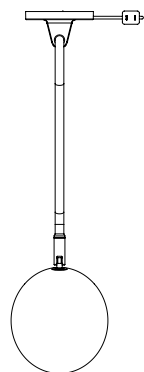

Please note that some dimensions may vary slightly due to manufacturing tolerances, this includes cable entry and fixing holes

Veuillez noter que certaines dimensions peuvent varier légèrement en raison des tolérances de fabrication, y compris l'entrée de câble et les trous de fixation.

Bitte beachten Sie, dass die Maße Fertigungstoleranzen unterliegen und daher in geringem Umfang von der angegebenen Größe abweichen können. Dies gilt auch für Kabeingänge und Befestigungslöcher.

Si prega notare che possono esserci piccole variazioni in alcune dimensioni dovute alle tolleranze di produzione, queste includono l'ingresso del cavo e i fori di fissaggio.