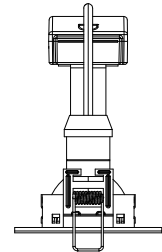

79979

Speculo Fire Rated Round

FEATURES

- 2 years warranty
- Brushed chrome finish
- Constructed from shell & clear glass
- Suitable for bathroom zone 2
- Suitable for bathroom zone 1 if used in conjunction with a 30MA RCD
- Fire rated to 30, 60 & 90 minutes
- IP65

SPEC DATA

Product Wattage:	Max. 50W GU10 (required)
Dimmable:	Y
Product Voltage:	220-240V
Product Weight (KG):	0.151
Cut Hole Dia:	67mm
Minimum Cavity Depth:	120mm
Terminal Block:	4-way quick fit
Class:	2

Quick fit