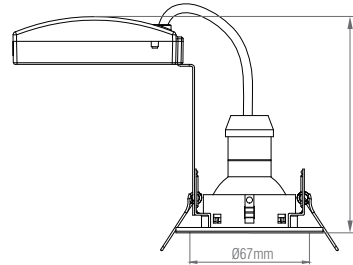

79979

Speculo Fire Rated Round

FEATURES

- 2 years warranty
- Brushed chrome finish
- Constructed from shell & clear glass
- Suitable for bathroom zone 2
- Suitable for bathroom zone 1 if used in conjunction with a 30MA RCD
- Fire rated to 30, 60 & 90 minutes
- IP65

SPEC DATA

Product Wattage:	Max. 50W GU10 (required)
Dimmable:	Y
Product Voltage:	220-240V
Product Weight (KG):	0.151
Cut Hole Dia:	67mm
Minimum Cavity Depth:	120mm
Terminal Block:	4-way quick fit
Class:	2

Quick fit