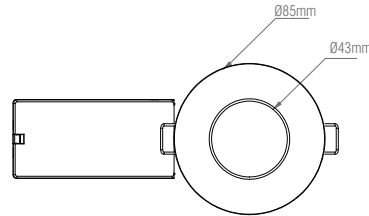

79979

Speculo Fire Rated Round

FEATURES

- 2 years warranty
- Brushed chrome finish
- Constructed from shell & clear glass
- Suitable for bathroom zone 2
- Suitable for bathroom zone 1 if used in conjunction with a 30MA RCD
- Fire rated to 30, 60 & 90 minutes
- IP65

SPEC DATA

Product Wattage:	Max. 50W GU10 (required)
Dimmable:	Y
Product Voltage:	220-240V
Product Weight (KG):	0.151
Cut Hole Dia:	67mm
Minimum Cavity Depth:	120mm
Terminal Block:	4-way quick fit
Class:	2

ACCESSORIES

81018, Speculo bracket
70257, GU10 LED 60°, 3000K
70258, GU10 LED 60°, 4000K
74045, GU10 LED 60°, 6000K
70259, GU10 LED dimmable 60°, 3000K
70260, GU10 LED dimmable 60°, 4000K
74048, GU10 LED dimmable 60°, 6000K
78856, GU10 LED SMD 120°, 3000K
78857, GU10 LED SMD 120°, 4000K
78858, GU10 LED SMD 120°, 6500K
78859, GU10 LED SMD 38°, 3000K
78860, GU10 LED SMD 38°, 4000K
78861, GU10 LED SMD 38°, 6000K
78862, GU10 LED SMD dimmable 38°, 3000K
78863, GU10 LED SMD dimmable 38°, 4000K
78864, GU10 LED SMD dimmable 38°, 6000K
90631, GU10 LED SMD 38°, 3000K
90632, GU10 LED SMD 38°, 4000K
90982, GU10 LED SMD dimmable 38°, 3000K
90983, GU10 LED SMD dimmable 38°, 4000K