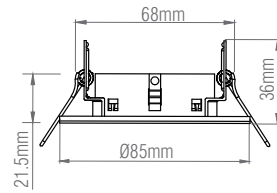

79979

Speculo Fire Rated Round

FEATURES

- 2 years warranty
- Brushed chrome finish
- Constructed from shell & clear glass
- Suitable for bathroom zone 2
- Suitable for bathroom zone 1 if used in conjunction with a 30MA RCD
- Fire rated to 30, 60 & 90 minutes
- IP65

SPEC DATA

Product Wattage:	Max. 50W GU10 (required)
Dimmable:	Y
Product Voltage:	220-240V
Product Weight (KG):	0.151
Cut Hole Dia:	67mm
Minimum Cavity Depth:	120mm
Terminal Block:	4-way quick fit
Class:	2

ACCESSORIES

81018, Speculo bracket
70257, GU10 LED 60°, 3000K
70258, GU10 LED 60°, 4000K
74045, GU10 LED 60°, 6000K
70259, GU10 LED dimmable 60°, 3000K
70260, GU10 LED dimmable 60°, 4000K
74048, GU10 LED dimmable 60°, 6000K
78856, GU10 LED SMD 120°, 3000K
78857, GU10 LED SMD 120°, 4000K
78858, GU10 LED SMD 120°, 6500K
78859, GU10 LED SMD 38°, 3000K
78860, GU10 LED SMD 38°, 4000K
78861, GU10 LED SMD 38°, 6000K
78862, GU10 LED SMD dimmable 38°, 3000K
78863, GU10 LED SMD dimmable 38°, 4000K
78864, GU10 LED SMD dimmable 38°, 6000K
90631, GU10 LED SMD 38°, 3000K
90632, GU10 LED SMD 38°, 4000K
90982, GU10 LED SMD dimmable 38°, 3000K
90983, GU10 LED SMD dimmable 38°, 4000K

Quick fit