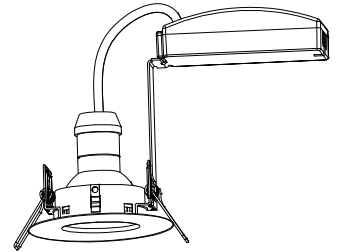

79979

Speculo Fire Rated Round

FEATURES

- 2 years warranty
- Brushed chrome finish
- Constructed from shell & clear glass
- Suitable for bathroom zone 2
- Suitable for bathroom zone 1 if used in conjunction with a 30MA RCD
- Fire rated to 30, 60 & 90 minutes
- IP65

SPEC DATA

Product Wattage:	Max. 50W GU10 (required)
Dimmable:	Y
Product Voltage:	220-240V
Product Weight (KG):	0.151
Cut Hole Dia:	67mm
Minimum Cavity Depth:	120mm
Terminal Block:	4-way quick fit
Class:	2

Quick fit