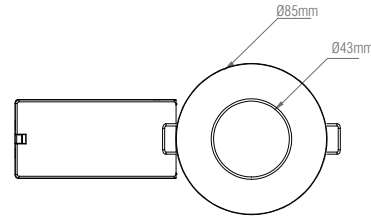

79980

Speculo Fire Rated Round

FEATURES

- 2 years warranty
- Chrome plate finish
- Constructed from shell & clear glass
- Suitable for bathroom zone 2
- Suitable for bathroom zone 1 if used in conjunction with a 30MA RCD
- Fire rated to 30, 60 & 90 minutes
- IP65

SPEC DATA

Product Wattage:	Max. 50W GU10 (required)
Dimmable:	Y
Product Voltage:	220-240V
Product Weight (KG):	0.151
Cut Hole Dia:	67mm
Minimum Cavity Depth:	120mm
Terminal Block:	4-way quick fit
Class:	2

ACCESSORIES

81018, Speculo bracket
70257, GU10 LED 60°, 3000K
70258, GU10 LED 60°, 4000K
74045, GU10 LED 60°, 6000K
70259, GU10 LED dimmable 60°, 3000K
70260, GU10 LED dimmable 60°, 4000K
74048, GU10 LED dimmable 60°, 6000K
78856, GU10 LED SMD 120°, 3000K
78857, GU10 LED SMD 120°, 4000K
78858, GU10 LED SMD 120°, 6500K
78859, GU10 LED SMD 38°, 3000K
78860, GU10 LED SMD 38°, 4000K
78861, GU10 LED SMD 38°, 6000K
78862, GU10 LED SMD dimmable 38°, 3000K
78863, GU10 LED SMD dimmable 38°, 4000K
78864, GU10 LED SMD dimmable 38°, 6000K
90631, GU10 LED SMD 38°, 3000K
90632, GU10 LED SMD 38°, 4000K
90982, GU10 LED SMD dimmable 38°, 3000K
90983, GU10 LED SMD dimmable 38°, 4000K