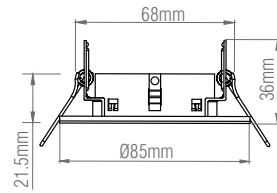

79980

Speculo Fire Rated Round

FEATURES

- 2 years warranty
- Chrome plate finish
- Constructed from shell & clear glass
- Suitable for bathroom zone 2
- Suitable for bathroom zone 1 if used in conjunction with a 30MA RCD
- Fire rated to 30, 60 & 90 minutes
- IP65

SPEC DATA

Product Wattage:	Max. 50W GU10 (required)
Dimmable:	Y
Product Voltage:	220-240V
Product Weight (KG):	0.151
Cut Hole Dia:	67mm
Minimum Cavity Depth:	120mm
Terminal Block:	4-way quick fit
Class:	2

ACCESSORIES

81018, Speculo bracket
70257, GU10 LED 60°, 3000K
70258, GU10 LED 60°, 4000K
74045, GU10 LED 60°, 6000K
70259, GU10 LED dimmable 60°, 3000K
70260, GU10 LED dimmable 60°, 4000K
74048, GU10 LED dimmable 60°, 6000K
78856, GU10 LED SMD 120°, 3000K
78857, GU10 LED SMD 120°, 4000K
78858, GU10 LED SMD 120°, 6500K
78859, GU10 LED SMD 38°, 3000K
78860, GU10 LED SMD 38°, 4000K
78861, GU10 LED SMD 38°, 6000K
78862, GU10 LED SMD dimmable 38°, 3000K
78863, GU10 LED SMD dimmable 38°, 4000K
78864, GU10 LED SMD dimmable 38°, 6000K
90631, GU10 LED SMD 38°, 3000K
90632, GU10 LED SMD 38°, 4000K
90982, GU10 LED SMD dimmable 38°, 3000K
90983, GU10 LED SMD dimmable 38°, 4000K

Quick fit