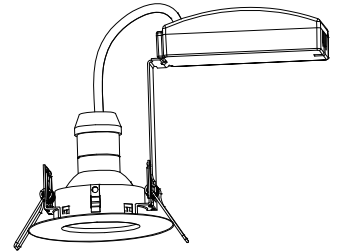

79980

Speculo Fire Rated Round

FEATURES

- 2 years warranty
- Chrome plate finish
- Constructed from shell & clear glass
- Suitable for bathroom zone 2
- Suitable for bathroom zone 1 if used in conjunction with a 30MA RCD
- Fire rated to 30, 60 & 90 minutes
- IP65

SPEC DATA

| | |
|-----------------------|--------------------------|
| Product Wattage: | Max. 50W GU10 (required) |
| Dimmable: | Y |
| Product Voltage: | 220-240V |
| Product Weight (KG): | 0.151 |
| Cut Hole Dia: | 67mm |
| Minimum Cavity Depth: | 120mm |
| Terminal Block: | 4-way quick fit |
| Class: | 2 |

Quick fit