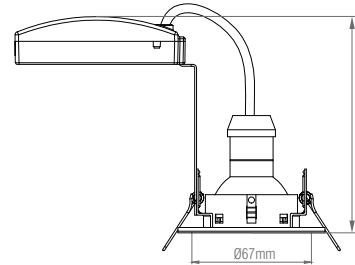

79980

Speculo Fire Rated Round

FEATURES

- 2 years warranty
- Chrome plate finish
- Constructed from shell & clear glass
- Suitable for bathroom zone 2
- Suitable for bathroom zone 1 if used in conjunction with a 30MA RCD
- Fire rated to 30, 60 & 90 minutes
- IP65

SPEC DATA

| | |
|-----------------------|--------------------------|
| Product Wattage: | Max. 50W GU10 (required) |
| Dimmable: | Y |
| Product Voltage: | 220-240V |
| Product Weight (KG): | 0.151 |
| Cut Hole Dia: | 67mm |
| Minimum Cavity Depth: | 120mm |
| Terminal Block: | 4-way quick fit |
| Class: | 2 |

Quick fit