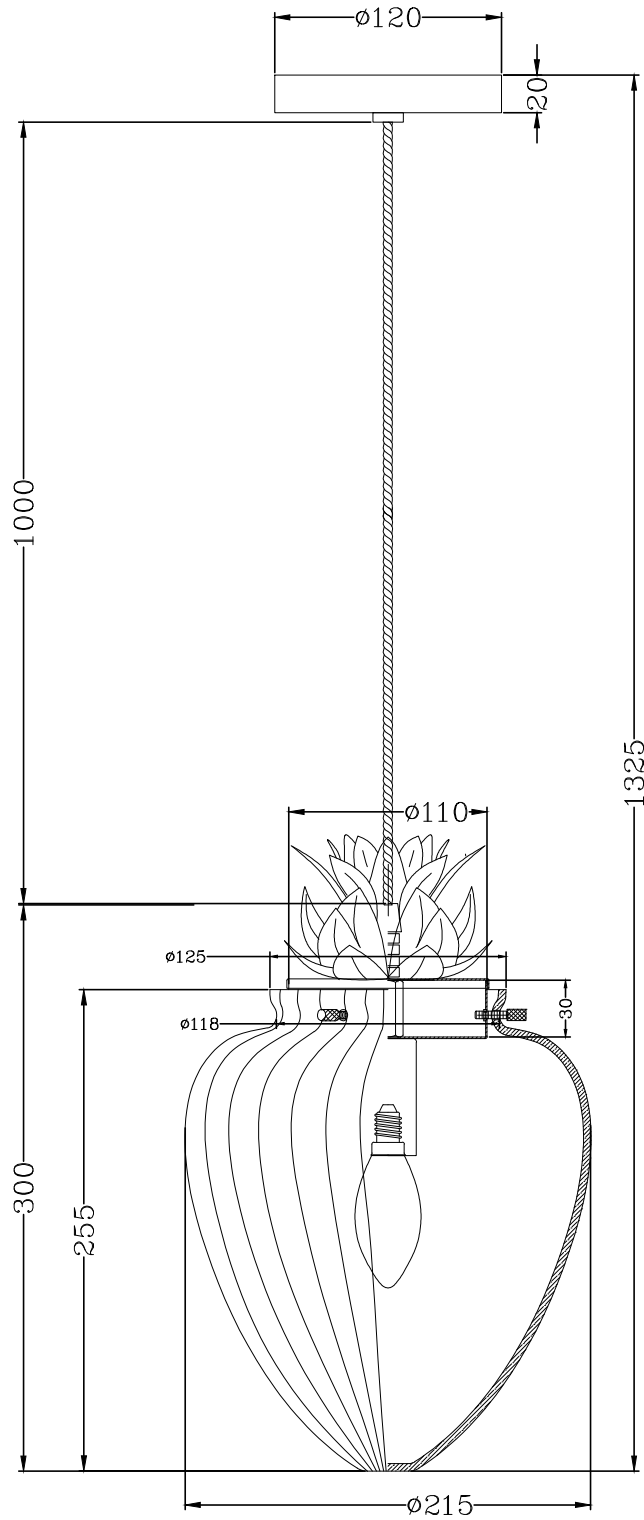

CERTIFICATION

CONTACT

www.firstchoicelighting.co.uk

info@firstchoicelighting.co.uk