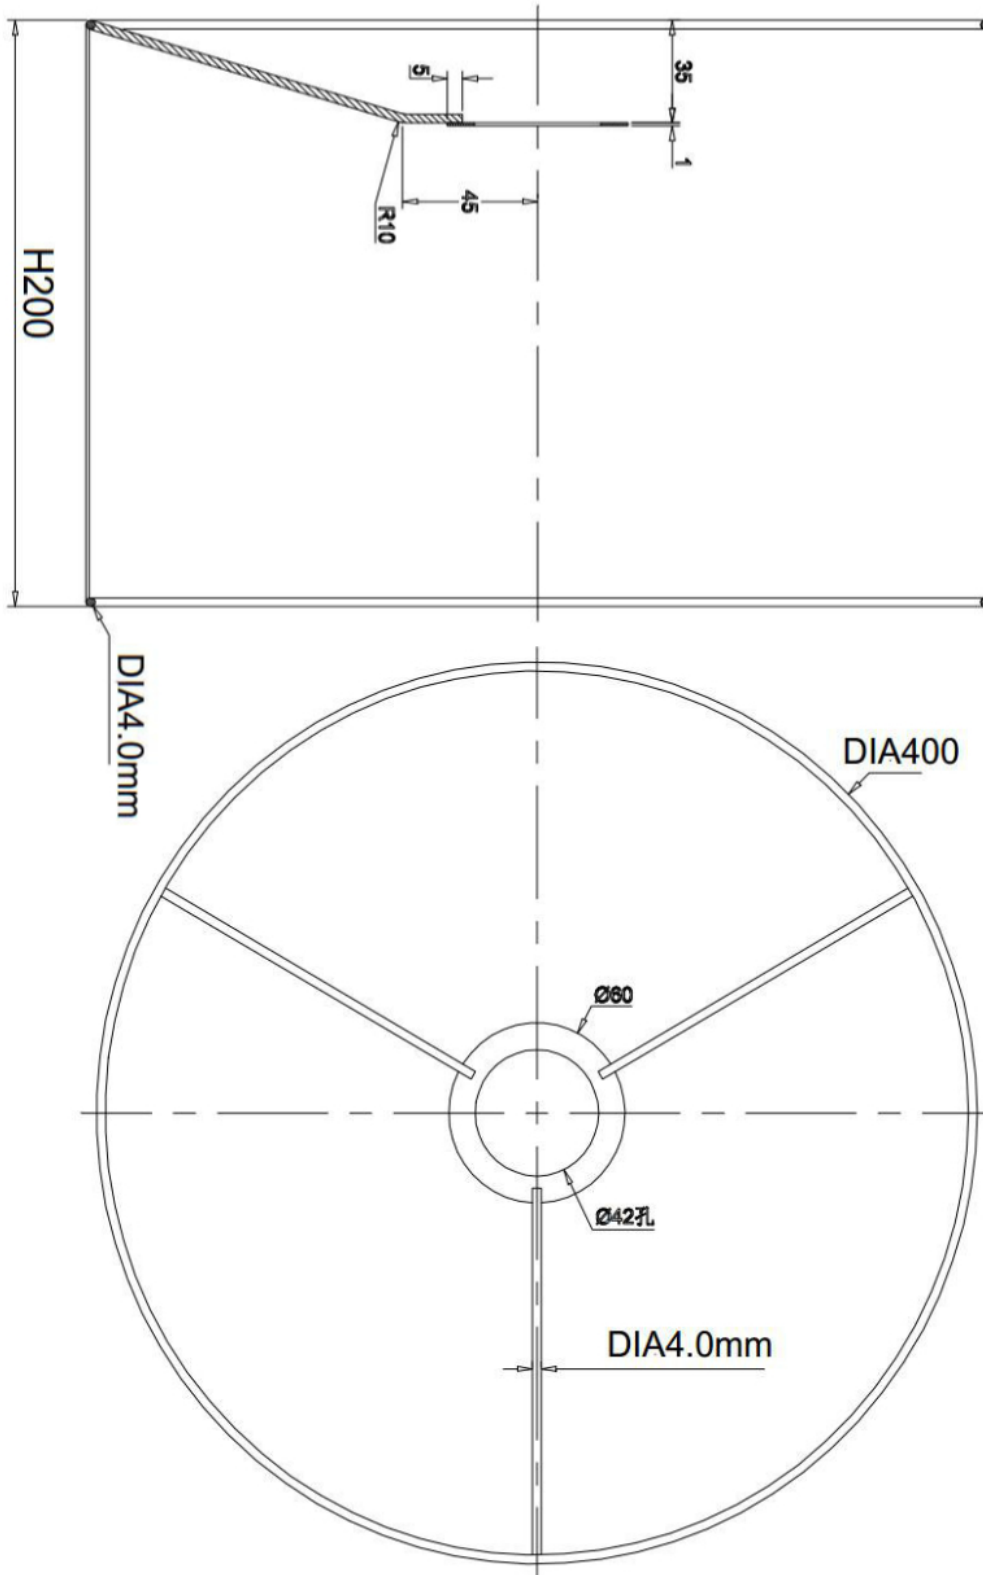

Pair of Grey and Soft Gold Zebra Print 40cm Drum Easy Fit Shades

LIGHT SOURCE DATA

- 2 x 60W Max B22 BC or E27 ES (required)
- Lamp direction - Indirect
- Lamp shape - Standard
- Dimmable
- Energy class: Not applicable

DIMENSION DATA

- Height 200mm
- Diameter 400mm

- Weight 1.64kg

SPECIFICATION

- Manufacturer warranty for 2 years from date of purchase
- Grey cotton with sofa gold zebra design print detail
- IP20
- No
- 240V
- Assembly required? No
- CE Marking, UKCA Marking, Energy Efficient, Energy Saving

CERTIFICATION

CONTACT

www.firstchoicelighting.co.uk

info@firstchoicelighting.co.uk

FCL-80514X2

Pair of Grey and Soft Gold Zebra Print 40cm Drum Easy Fit Shades

CERTIFICATION

CONTACT