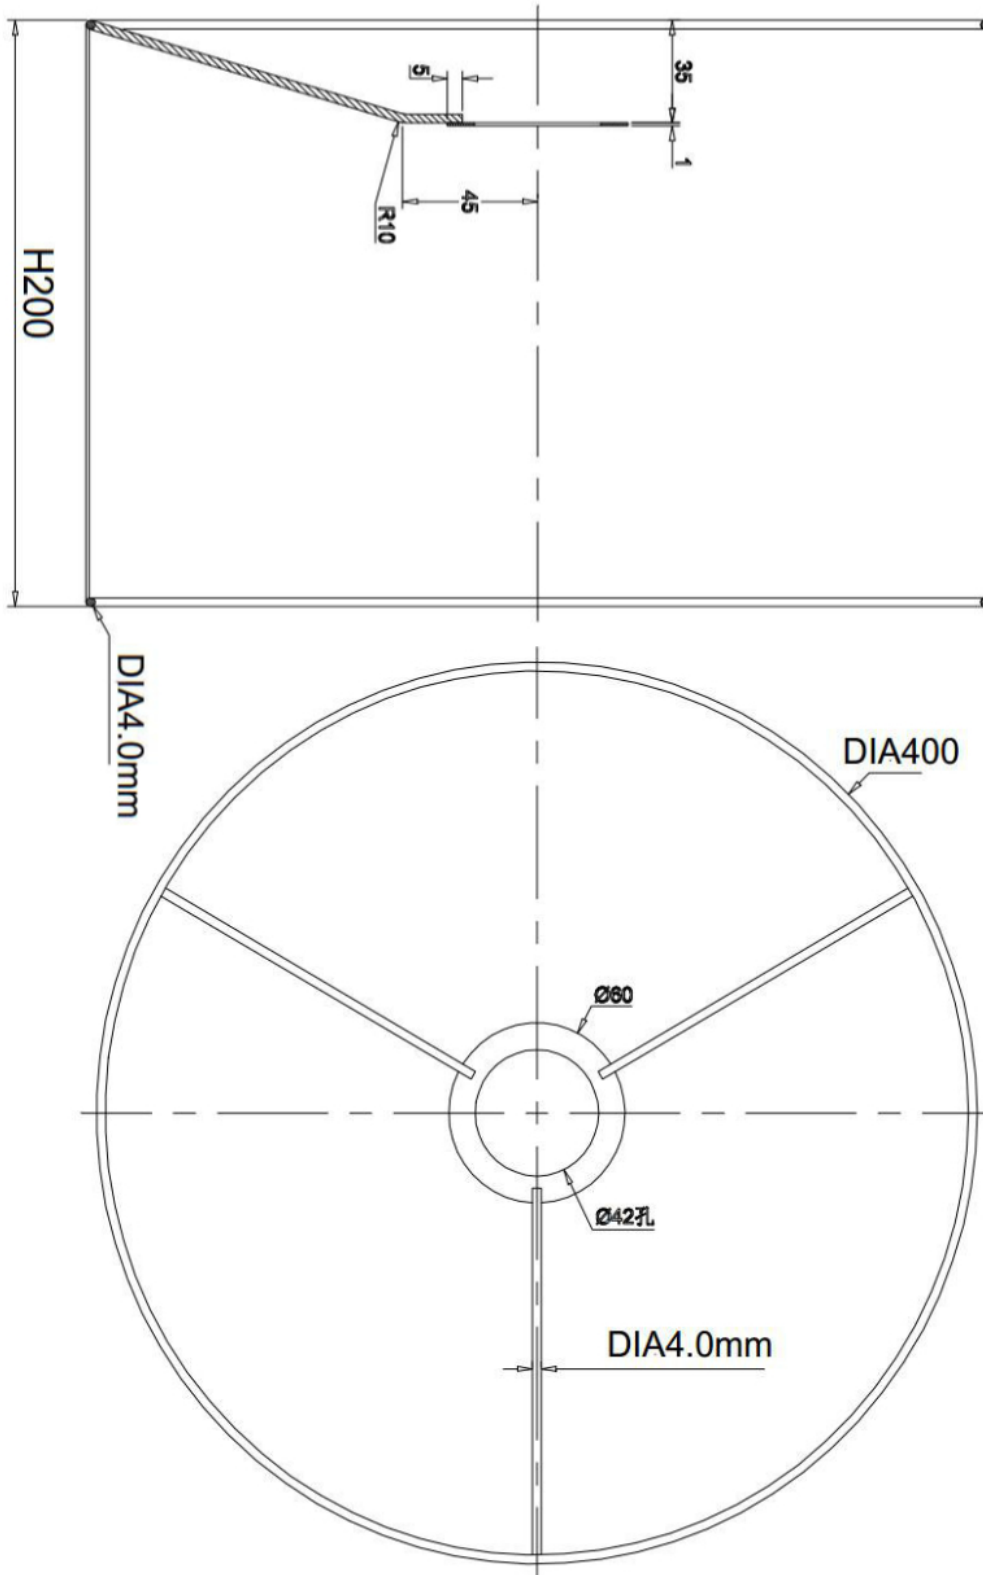

CERTIFICATION

CONTACT

www.firstchoicelighting.co.uk

info@firstchoicelighting.co.uk