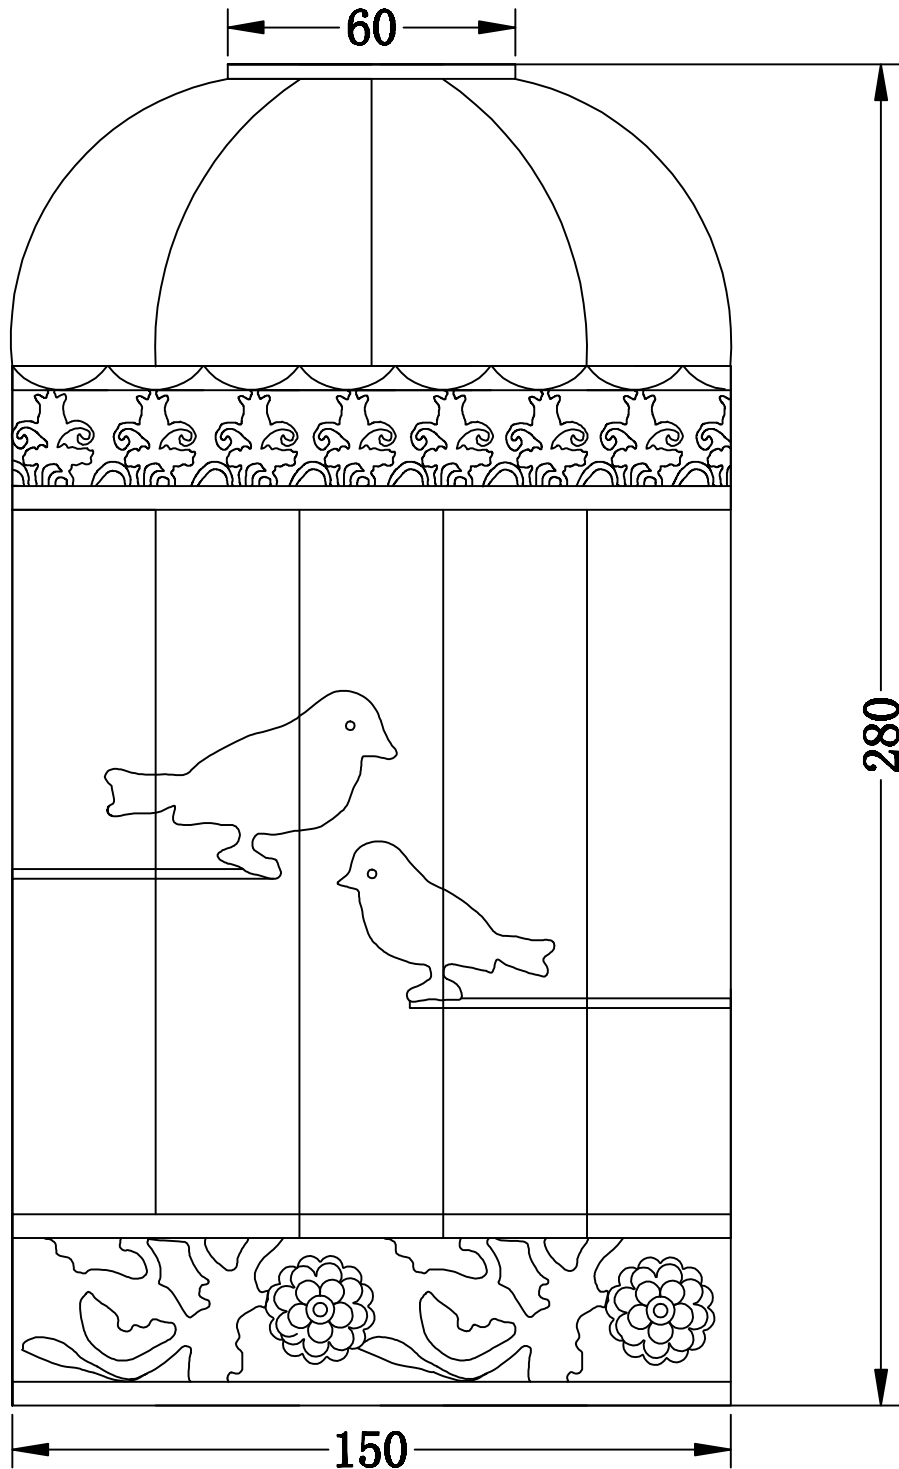

FCL-80725X2

Pair of Grey Birdcage Easy Fit Light Shades

CERTIFICATION

CONTACT

www.firstchoicelighting.co.uk

info@firstchoicelighting.co.uk

ISSUE DATE 16/02/2023

PAGE 2