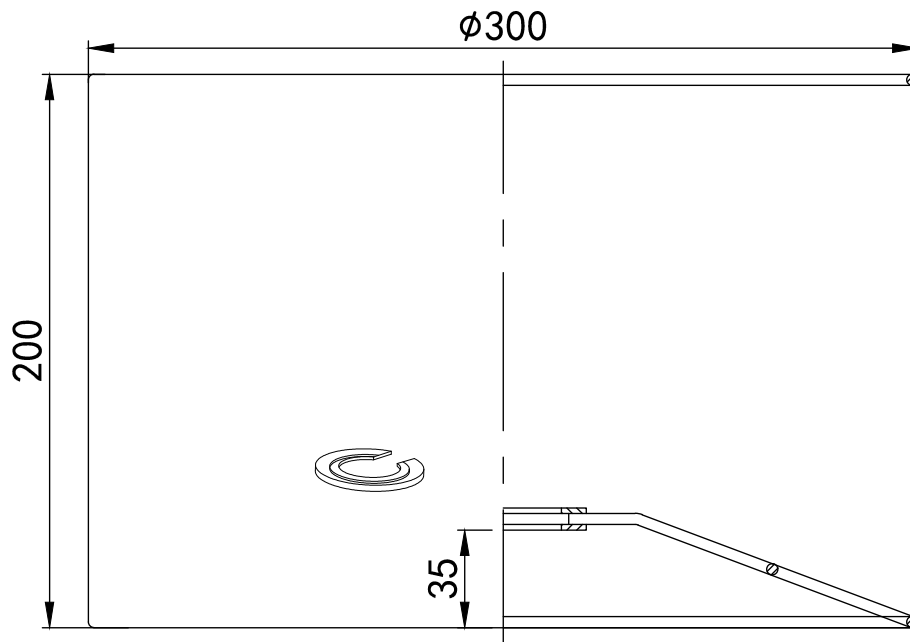

Pair of White Faux Silk 30cm Drum Light Shade with Chrome Inners

LIGHT SOURCE DATA

- 2 x 60W Max B22 BC or E27 ES (required)
- Lamp direction - Indirect
- Lamp shape - Standard
- Dimmable
- Energy class: Not applicable

DIMENSION DATA

- Height 200mm
- Diameter 300mm

- Weight 0.42kg

SPECIFICATION

- Manufacturer warranty for 2 years from date of purchase
- White faux silk with chrome inner detail
- IP20
- No
- 240V
- Assembly required? No
- CE Marking, UKCA Marking, Energy Efficient, Energy Saving

CERTIFICATION

CONTACT

www.firstchoicelighting.co.uk

info@firstchoicelighting.co.uk

FCL-80742X2

Pair of White Faux Silk 30cm Drum Light Shade with Chrome Inners

CERTIFICATION

CONTACT