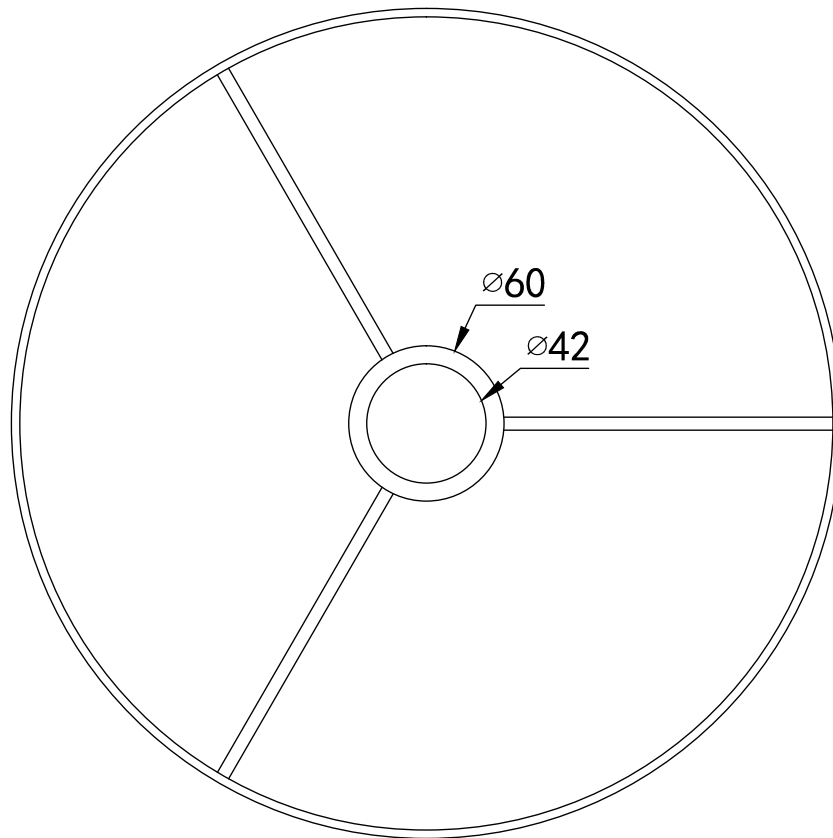

Pair of White Faux Silk 30cm Drum Light Shade with Chrome Inners

LIGHT SOURCE DATA

- 2 x 60W Max B22 BC or E27 ES (required)
- Lamp direction - Indirect
- Lamp shape - Standard
- Dimmable
- Energy class: Not applicable

DIMENSION DATA

- Height 200mm
- Diameter 300mm

- Weight 0.42kg

SPECIFICATION

- Manufacturer warranty for 2 years from date of purchase
- White faux silk with chrome inner detail
- IP20
- No
- 240V
- Assembly required? No
- CE Marking, UKCA Marking, Energy Efficient, Energy Saving

CERTIFICATION

CONTACT

www.firstchoicelighting.co.uk

info@firstchoicelighting.co.uk

FCL-80742X2

Pair of White Faux Silk 30cm Drum Light Shade with Chrome Inners

CERTIFICATION

CONTACT